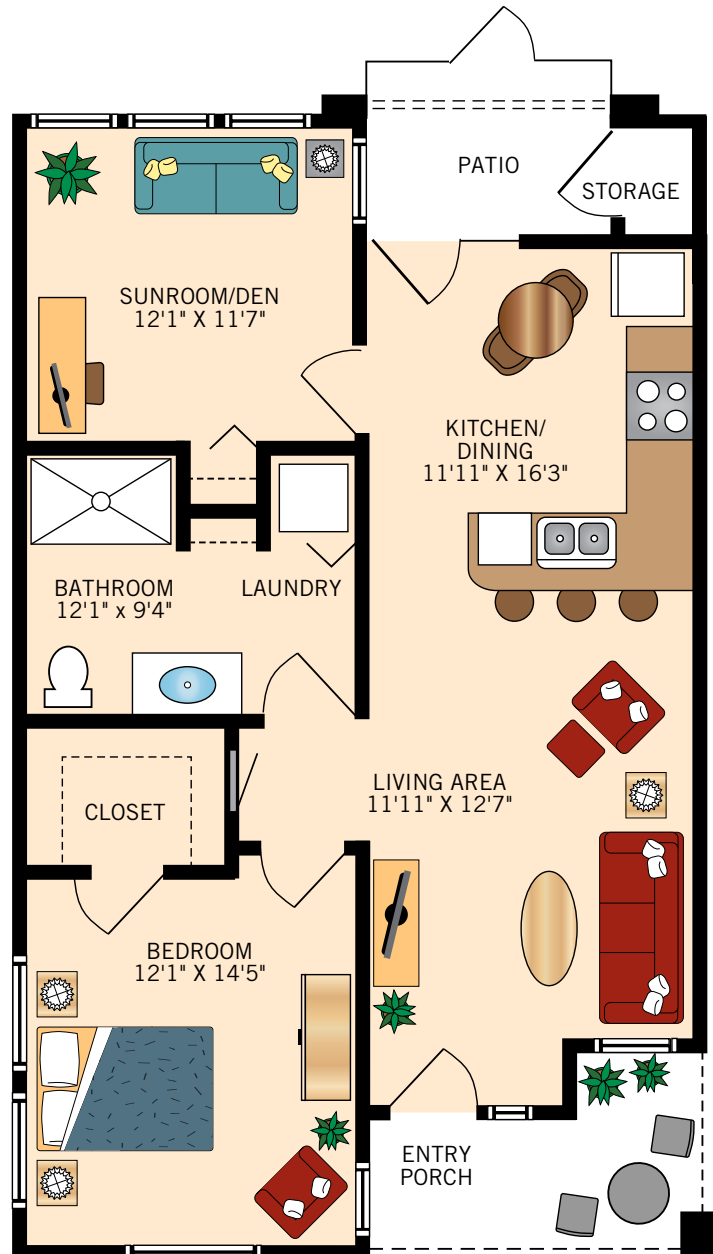

**THISTLE**  
**ONE BEDROOM WITH DEN**  
934 Square Feet

Floor plans are not to scale and are shown for comparative purposes only.  
Actual apartment floor plans may have minor variations.

**FIGUS**  
**TWO BEDROOM WITH TWO BATH**  
1,200 Square Feet

Floor plans are not to scale and are shown for comparative purposes only.  
Actual apartment floor plans may have minor variations.

**VERBENA**  
**TWO BEDROOM WITH TWO BATH**  
1,236 Square Feet

Floor plans are not to scale and are shown for comparative purposes only.  
Actual apartment floor plans may have minor variations.

**ZINNIA**  
**TWO BEDROOM WITH TWO BATH**  
1,234 Square Feet

Floor plans are not to scale and are shown for comparative purposes only.  
Actual apartment floor plans may have minor variations.

**WOLFBERRY**  
**TWO BEDROOM WITH TWO BATH**  
1,522 Square Feet

Floor plans are not to scale and are shown for comparative purposes only.  
Actual apartment floor plans may have minor variations.