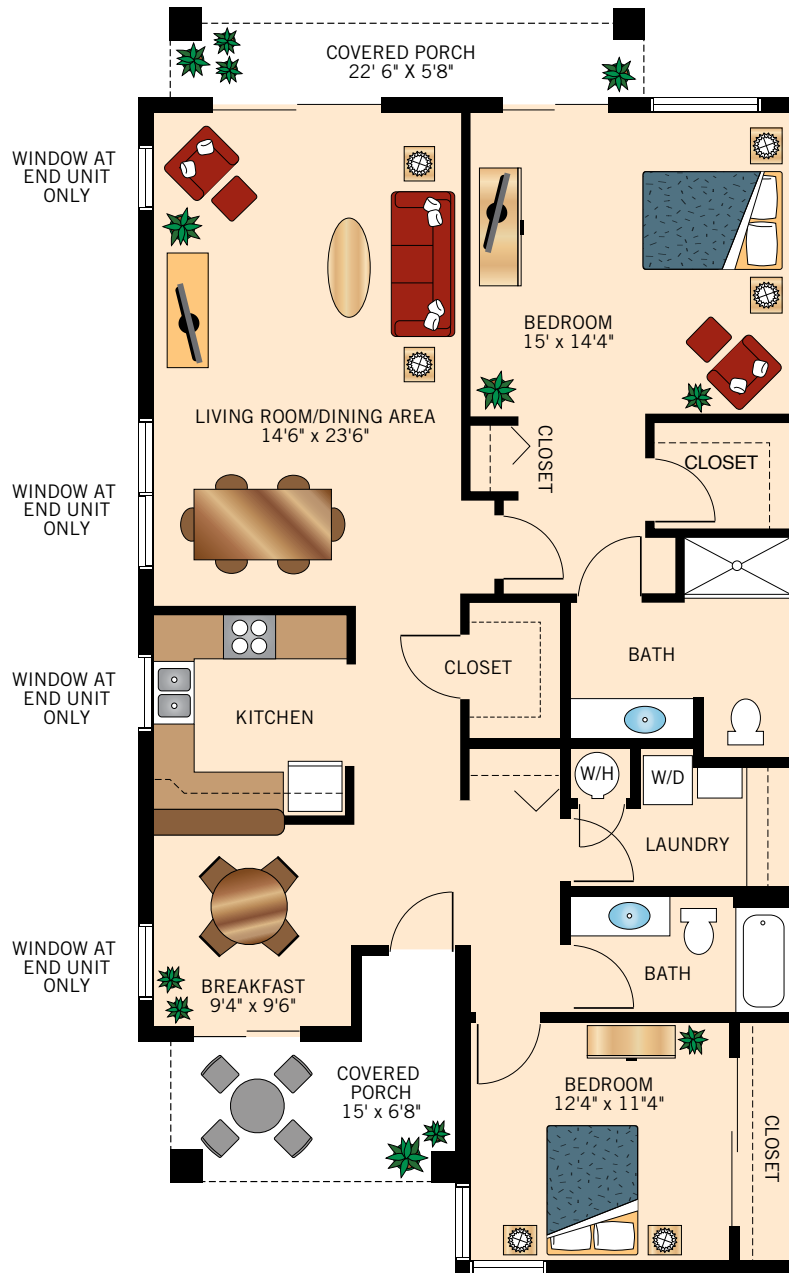

**THISTLE**  
**ONE BEDROOM WITH DEN**  
934 Square Feet

Floor plans are not to scale and are shown for comparative purposes only.  
Actual apartment floor plans may have minor variations.

**FIGUS**  
**TWO BEDROOM WITH TWO BATH**  
1,200 Square Feet

Floor plans are not to scale and are shown for comparative purposes only.  
Actual apartment floor plans may have minor variations.

**VERBENA**  
**TWO BEDROOM WITH TWO BATH**  
1,236 Square Feet

Floor plans are not to scale and are shown for comparative purposes only.  
Actual apartment floor plans may have minor variations.

**ZINNIA**  
**TWO BEDROOM WITH TWO BATH**  
1,234 Square Feet

Floor plans are not to scale and are shown for comparative purposes only.  
Actual apartment floor plans may have minor variations.

**WOLFBERRY**  
**TWO BEDROOM WITH TWO BATH**  
1,522 Square Feet

Floor plans are not to scale and are shown for comparative purposes only.  
Actual apartment floor plans may have minor variations.