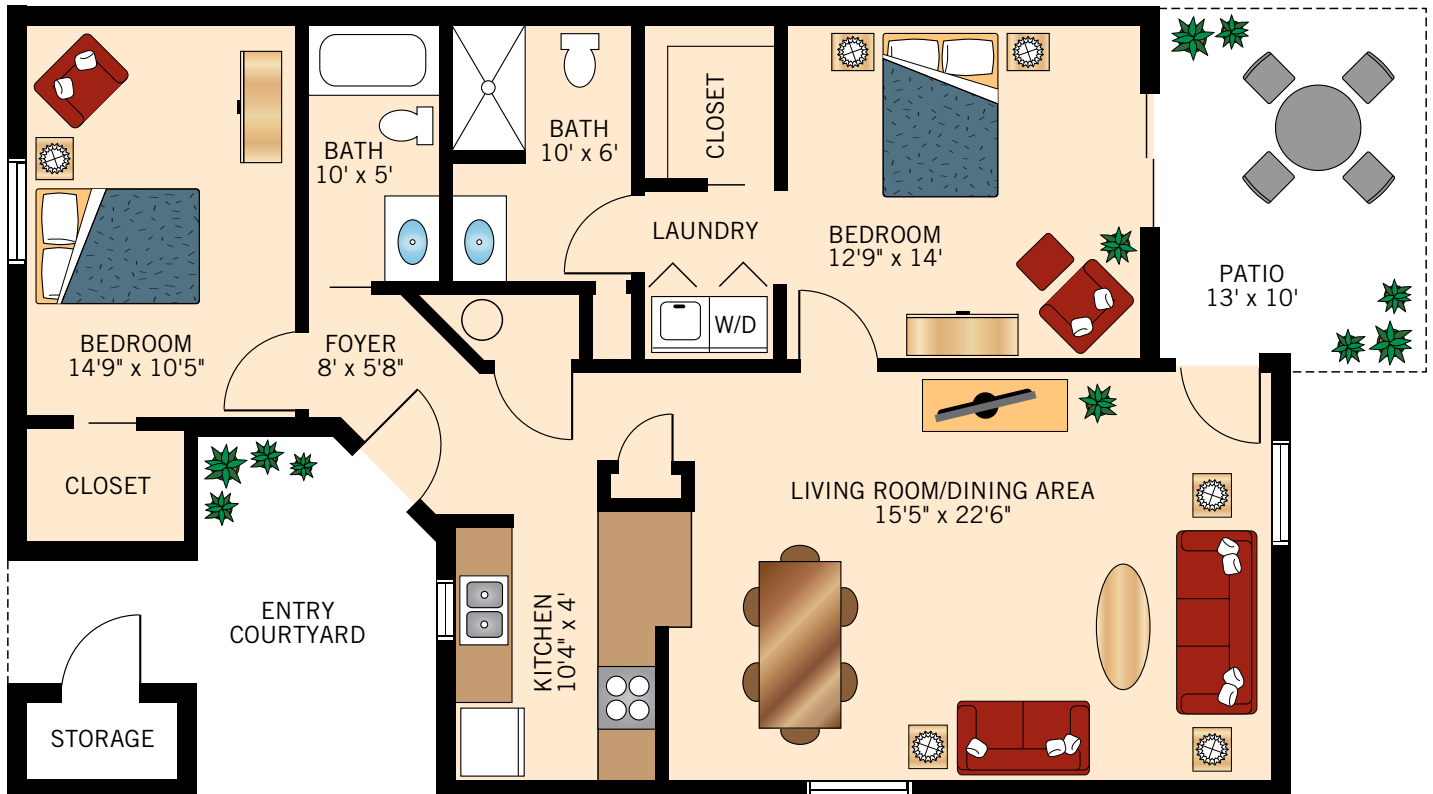

**THISTLE**  
**ONE BEDROOM WITH DEN**  
934 Square Feet

Floor plans are not to scale and are shown for comparative purposes only.  
Actual apartment floor plans may have minor variations.

**FIGUS**  
**TWO BEDROOM WITH TWO BATH**  
1,200 Square Feet

Floor plans are not to scale and are shown for comparative purposes only.  
Actual apartment floor plans may have minor variations.

**VERBENA**  
**TWO BEDROOM WITH TWO BATH**  
1,236 Square Feet

Floor plans are not to scale and are shown for comparative purposes only.  
Actual apartment floor plans may have minor variations.

**ZINNIA**  
**TWO BEDROOM WITH TWO BATH**  
1,234 Square Feet

Floor plans are not to scale and are shown for comparative purposes only.  
Actual apartment floor plans may have minor variations.

**WOLFBERRY**  
**TWO BEDROOM WITH TWO BATH**  
1,522 Square Feet

Floor plans are not to scale and are shown for comparative purposes only.  
Actual apartment floor plans may have minor variations.