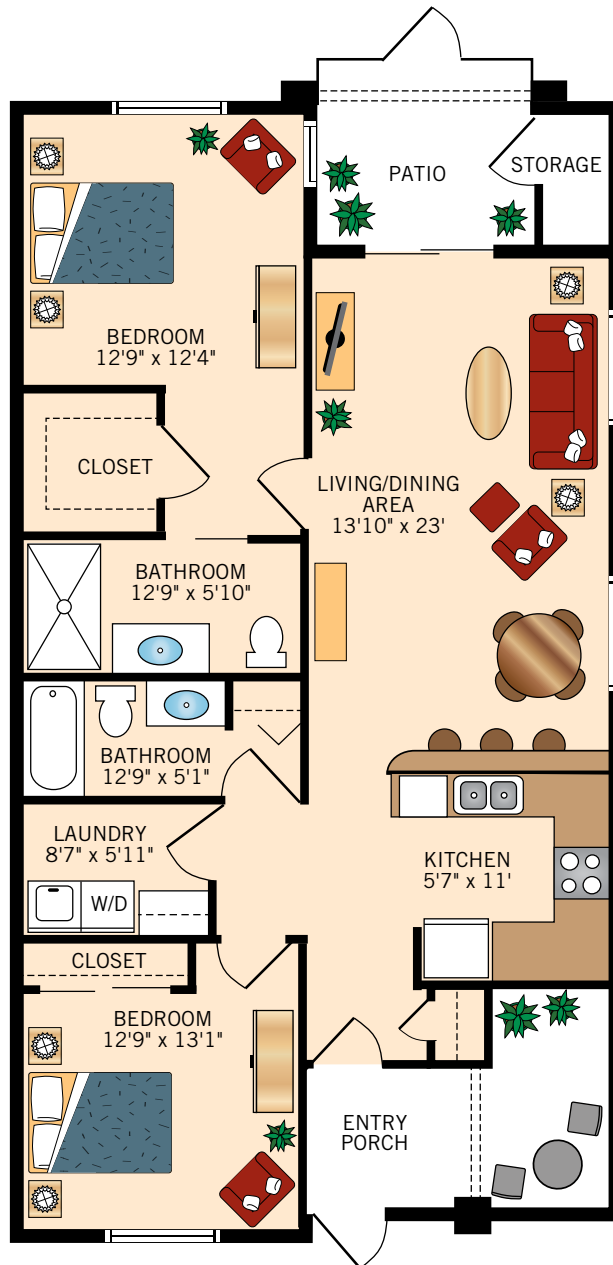

**THISTLE**  
**ONE BEDROOM WITH DEN**  
934 Square Feet

Floor plans are not to scale and are shown for comparative purposes only.  
Actual apartment floor plans may have minor variations.

**FIGUS**  
**TWO BEDROOM WITH TWO BATH**  
1,200 Square Feet

Floor plans are not to scale and are shown for comparative purposes only.  
Actual apartment floor plans may have minor variations.

**VERBENA**  
**TWO BEDROOM WITH TWO BATH**  
1,236 Square Feet

Floor plans are not to scale and are shown for comparative purposes only.  
Actual apartment floor plans may have minor variations.

**ZINNIA**  
**TWO BEDROOM WITH TWO BATH**  
1,234 Square Feet

Floor plans are not to scale and are shown for comparative purposes only.  
Actual apartment floor plans may have minor variations.

**WOLFBERRY**  
**TWO BEDROOM WITH TWO BATH**  
1,522 Square Feet

Floor plans are not to scale and are shown for comparative purposes only.  
Actual apartment floor plans may have minor variations.