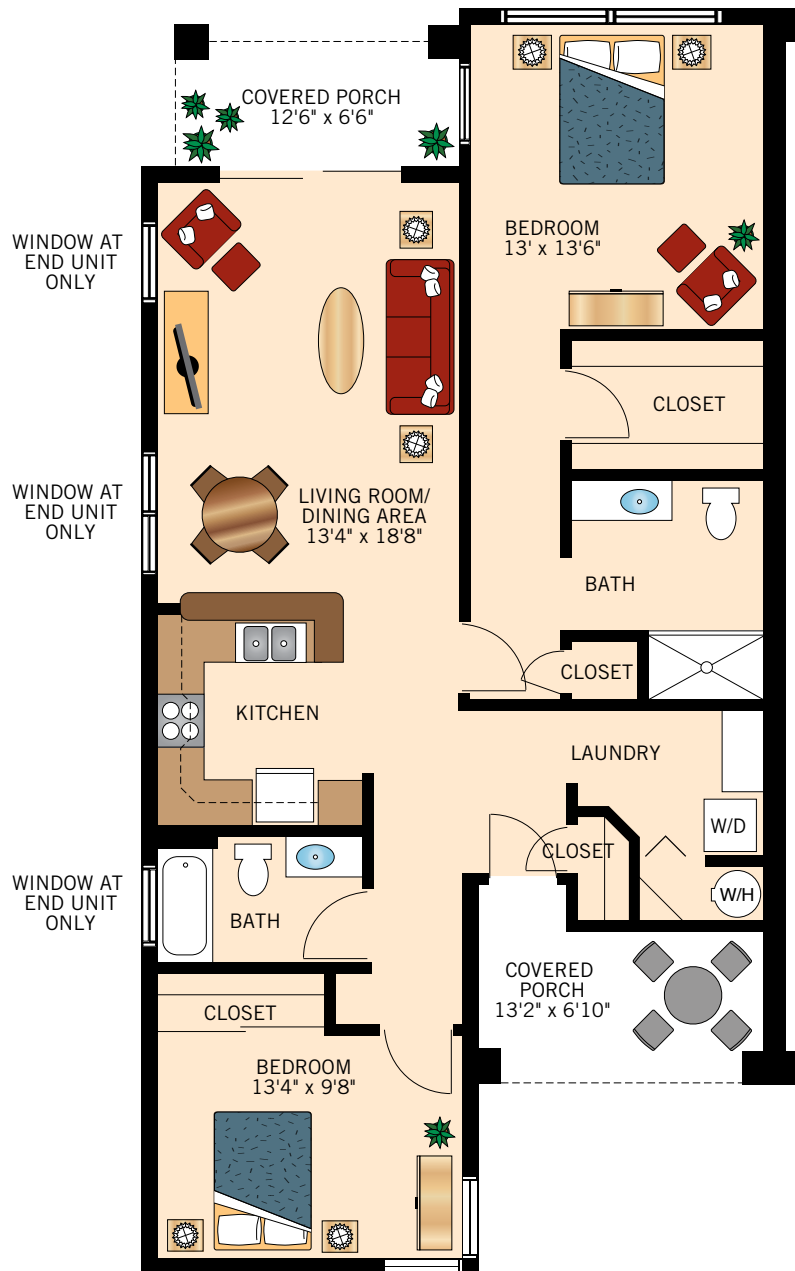

**THISTLE**  
**ONE BEDROOM WITH DEN**  
934 Square Feet

Floor plans are not to scale and are shown for comparative purposes only.  
Actual apartment floor plans may have minor variations.

**FIGUS**  
**TWO BEDROOM WITH TWO BATH**  
1,200 Square Feet

Floor plans are not to scale and are shown for comparative purposes only.  
Actual apartment floor plans may have minor variations.

**VERBENA**  
**TWO BEDROOM WITH TWO BATH**  
1,236 Square Feet

Floor plans are not to scale and are shown for comparative purposes only.  
Actual apartment floor plans may have minor variations.

**ZINNIA**  
**TWO BEDROOM WITH TWO BATH**  
1,234 Square Feet

Floor plans are not to scale and are shown for comparative purposes only.  
Actual apartment floor plans may have minor variations.

**WOLFBERRY**  
**TWO BEDROOM WITH TWO BATH**  
1,522 Square Feet

Floor plans are not to scale and are shown for comparative purposes only.  
Actual apartment floor plans may have minor variations.