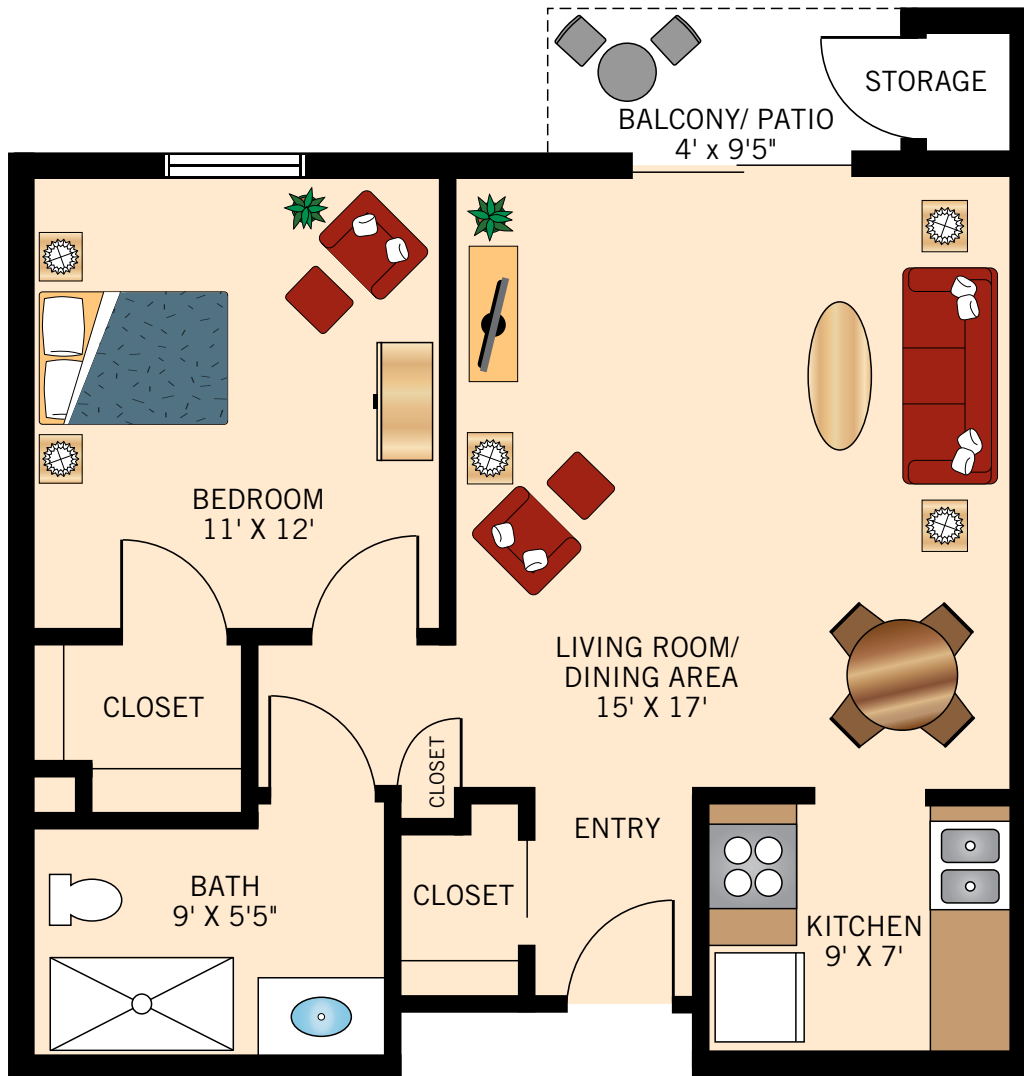

**ACACIA**  
**ONE BEDROOM**  
430 Square Feet

Floor plans are not to scale and are shown for comparative purposes only.  
Actual apartment floor plans may have minor variations.

**BOUGAINVILLEA**  
**ONE BEDROOM**  
580 Square Feet

Floor plans are not to scale and are shown for comparative purposes only.  
Actual apartment floor plans may have minor variations.

**CAMELLIA**  
**ONE BEDROOM WITH DEN**  
760 Square Feet

Floor plans are not to scale and are shown for comparative purposes only.  
Actual apartment floor plans may have minor variations.

**DAYLILY**  
**TWO BEDROOM WITH TWO BATH**  
990 Square Feet

Floor plans are not to scale and are shown for comparative purposes only.  
Actual apartment floor plans may have minor variations.

**THISTLE**  
**ONE BEDROOM WITH DEN**  
934 Square Feet

Floor plans are not to scale and are shown for comparative purposes only.  
Actual apartment floor plans may have minor variations.

**FIGUS**  
**TWO BEDROOM WITH TWO BATH**  
1,200 Square Feet

Floor plans are not to scale and are shown for comparative purposes only.  
Actual apartment floor plans may have minor variations.