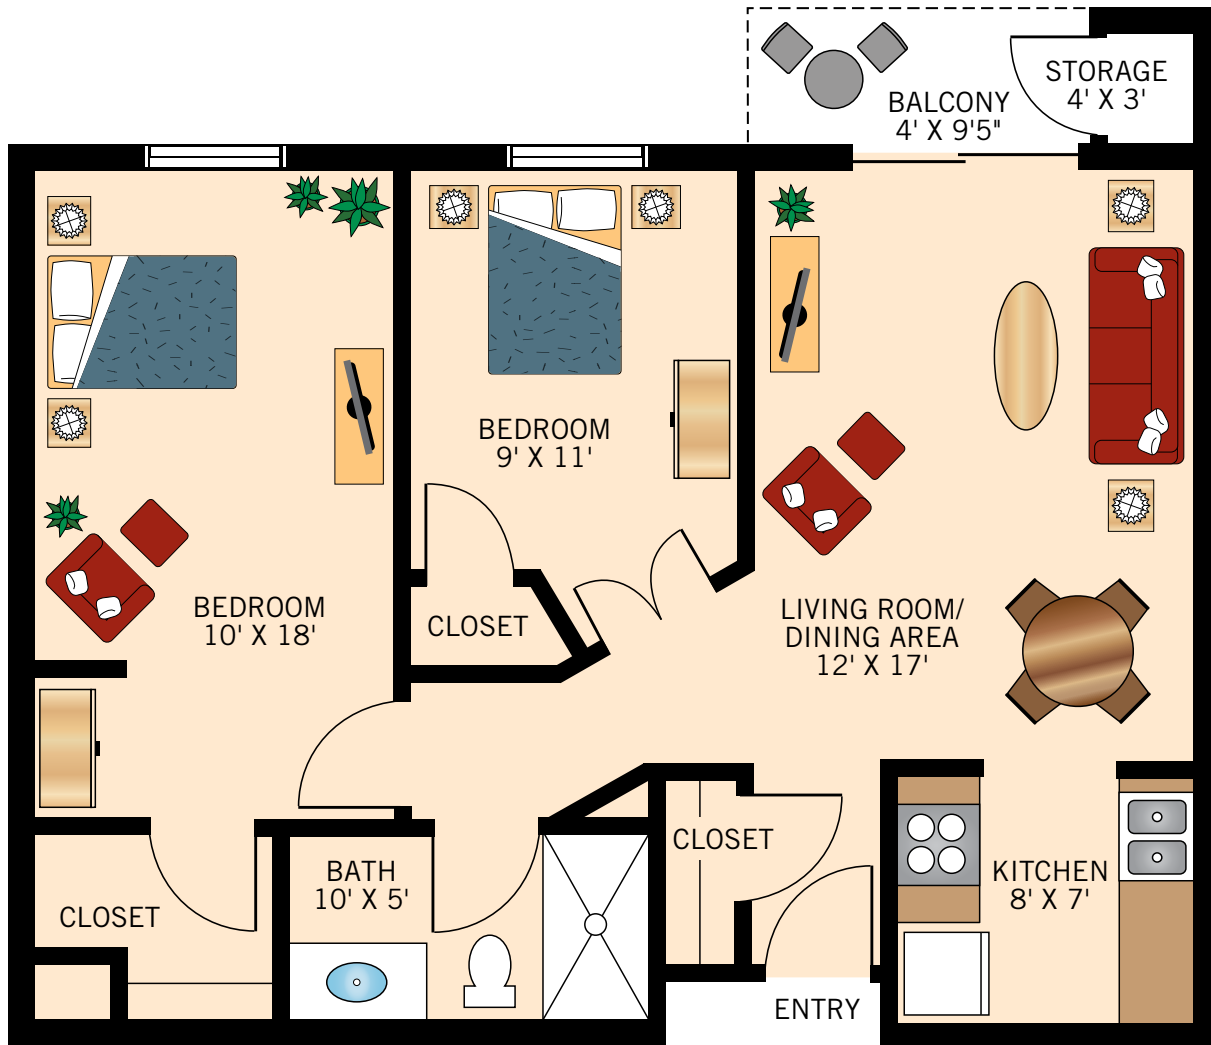

**ACACIA**  
**ONE BEDROOM**  
430 Square Feet

Floor plans are not to scale and are shown for comparative purposes only.  
Actual apartment floor plans may have minor variations.

**BOUGAINVILLEA**  
**ONE BEDROOM**  
580 Square Feet

Floor plans are not to scale and are shown for comparative purposes only.  
Actual apartment floor plans may have minor variations.

**CAMELLIA**  
**ONE BEDROOM WITH DEN**  
760 Square Feet

Floor plans are not to scale and are shown for comparative purposes only.  
Actual apartment floor plans may have minor variations.

**DAYLILY**  
**TWO BEDROOM WITH TWO BATH**  
990 Square Feet

Floor plans are not to scale and are shown for comparative purposes only.  
Actual apartment floor plans may have minor variations.

**THISTLE**  
**ONE BEDROOM WITH DEN**  
934 Square Feet

Floor plans are not to scale and are shown for comparative purposes only.  
Actual apartment floor plans may have minor variations.

**FIGUS**  
**TWO BEDROOM WITH TWO BATH**  
1,200 Square Feet

Floor plans are not to scale and are shown for comparative purposes only.  
Actual apartment floor plans may have minor variations.