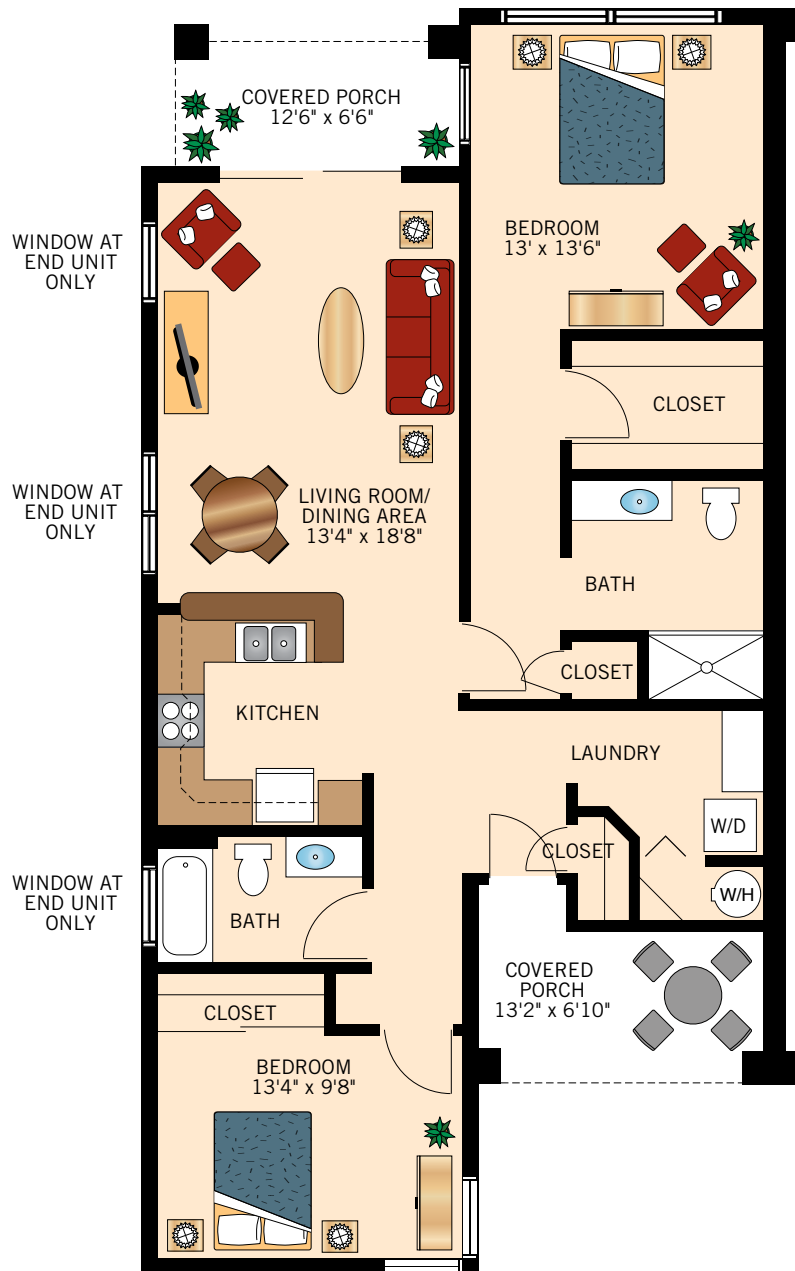

Floor plans are not to scale and are shown for comparative purposes only.  
Actual apartment floor plans may have minor variations.

**CAMELLIA**  
**ONE BEDROOM WITH DEN**  
760 Square Feet

Floor plans are not to scale and are shown for comparative purposes only.  
Actual apartment floor plans may have minor variations.

**DAYLILY**  
**TWO BEDROOM WITH TWO BATH**  
990 Square Feet

Floor plans are not to scale and are shown for comparative purposes only.  
Actual apartment floor plans may have minor variations.

**THISTLE**  
**ONE BEDROOM WITH DEN**  
934 Square Feet

Floor plans are not to scale and are shown for comparative purposes only.  
Actual apartment floor plans may have minor variations.

**FIGUS**  
**TWO BEDROOM WITH TWO BATH**  
1,200 Square Feet

Floor plans are not to scale and are shown for comparative purposes only.  
Actual apartment floor plans may have minor variations.

**VERBENA**  
**TWO BEDROOM WITH TWO BATH**  
1,236 Square Feet

Floor plans are not to scale and are shown for comparative purposes only.  
Actual apartment floor plans may have minor variations.

**ZINNIA**  
**TWO BEDROOM WITH TWO BATH**  
1,234 Square Feet