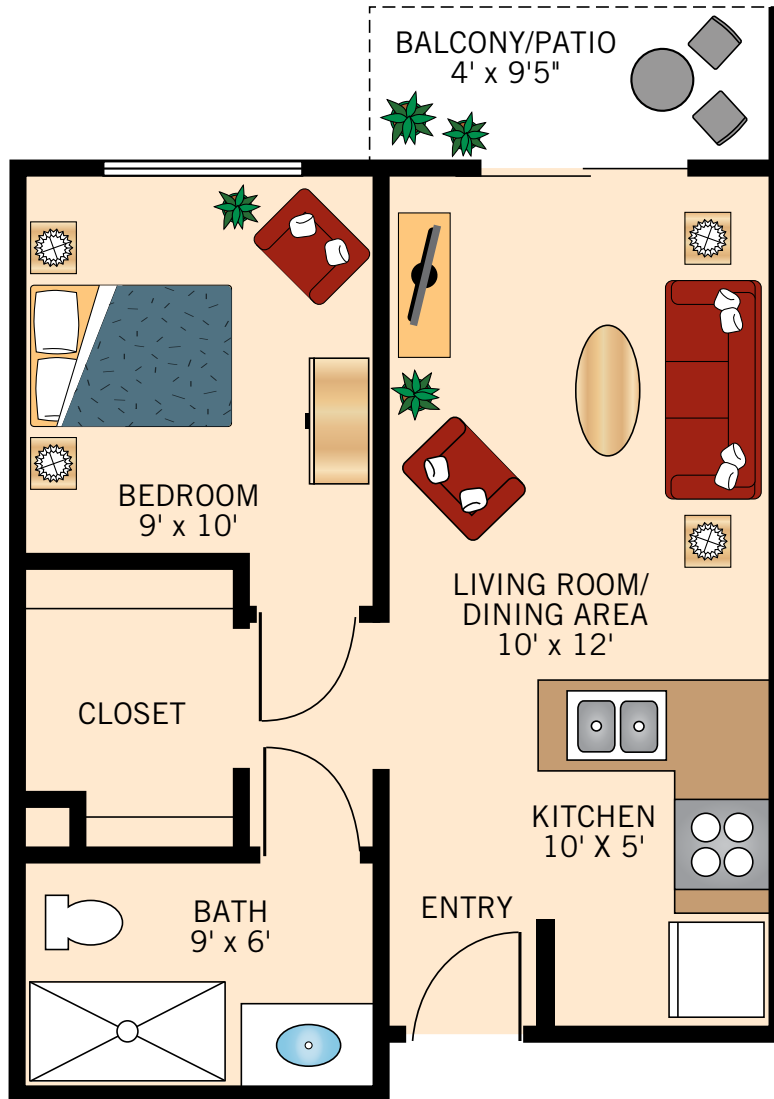

**ACACIA**  
**ONE BEDROOM**  
430 Square Feet

Floor plans are not to scale and are shown for comparative purposes only.  
Actual apartment floor plans may have minor variations.

**BOUGAINVILLEA**  
**ONE BEDROOM**  
580 Square Feet

Floor plans are not to scale and are shown for comparative purposes only.  
Actual apartment floor plans may have minor variations.

**CAMELLIA**  
**ONE BEDROOM WITH DEN**  
760 Square Feet

Floor plans are not to scale and are shown for comparative purposes only.  
Actual apartment floor plans may have minor variations.

**DAYLILY**  
**TWO BEDROOM WITH TWO BATH**  
990 Square Feet

Floor plans are not to scale and are shown for comparative purposes only.  
Actual apartment floor plans may have minor variations.

**THISTLE**  
**ONE BEDROOM WITH DEN**  
934 Square Feet

Floor plans are not to scale and are shown for comparative purposes only.  
Actual apartment floor plans may have minor variations.

**FIGUS**  
**TWO BEDROOM WITH TWO BATH**  
1,200 Square Feet

Floor plans are not to scale and are shown for comparative purposes only.  
Actual apartment floor plans may have minor variations.