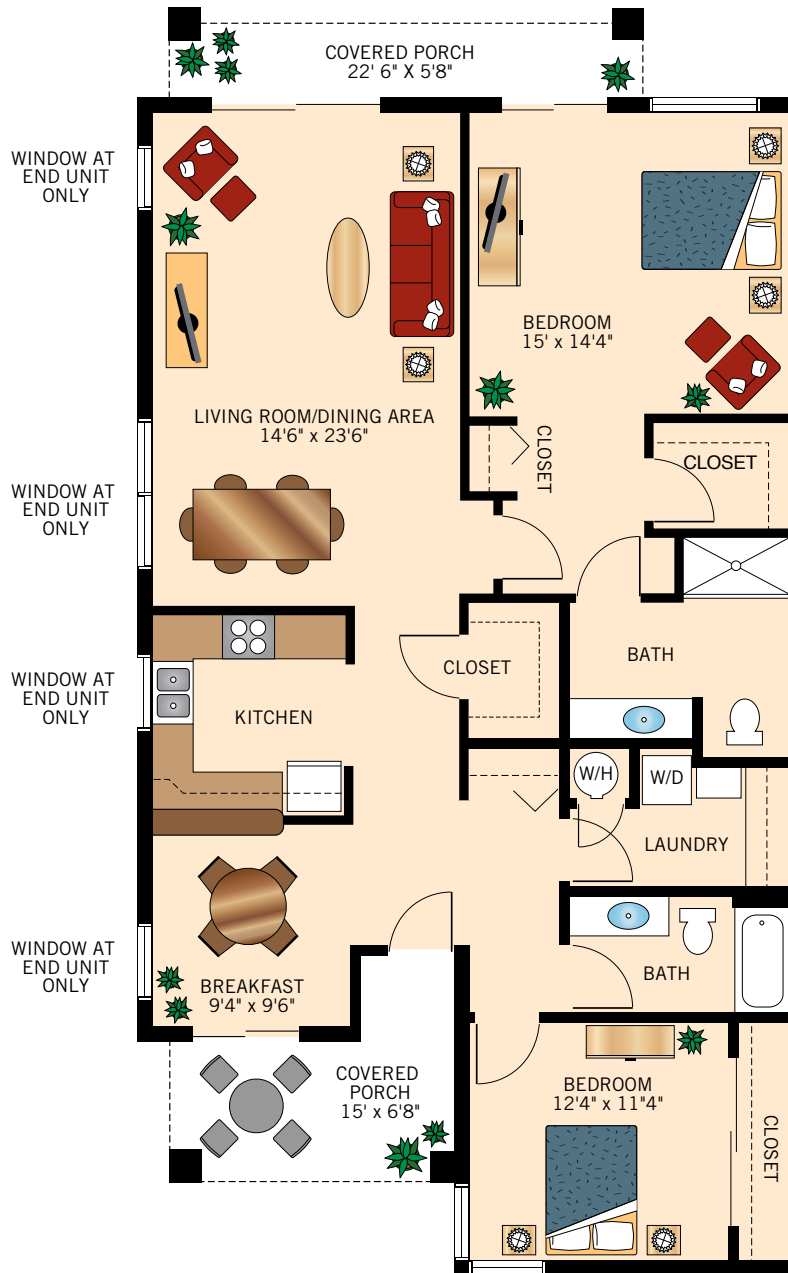

**DAYLILY**  
**TWO BEDROOM WITH TWO BATH**  
990 Square Feet

Floor plans are not to scale and are shown for comparative purposes only.  
Actual apartment floor plans may have minor variations.

**THISTLE**  
**ONE BEDROOM WITH DEN**  
934 Square Feet

Floor plans are not to scale and are shown for comparative purposes only.  
Actual apartment floor plans may have minor variations.

**FIGUS**  
**TWO BEDROOM WITH TWO BATH**  
1,200 Square Feet

Floor plans are not to scale and are shown for comparative purposes only.  
Actual apartment floor plans may have minor variations.

**VERBENA**  
**TWO BEDROOM WITH TWO BATH**  
1,236 Square Feet

Floor plans are not to scale and are shown for comparative purposes only.  
Actual apartment floor plans may have minor variations.

**ZINNIA**  
**TWO BEDROOM WITH TWO BATH**  
1,234 Square Feet

Floor plans are not to scale and are shown for comparative purposes only.  
Actual apartment floor plans may have minor variations.

**WOLFBERRY**  
**TWO BEDROOM WITH TWO BATH**  
1,522 Square Feet

Floor plans are not to scale and are shown for comparative purposes only.  
Actual apartment floor plans may have minor variations.