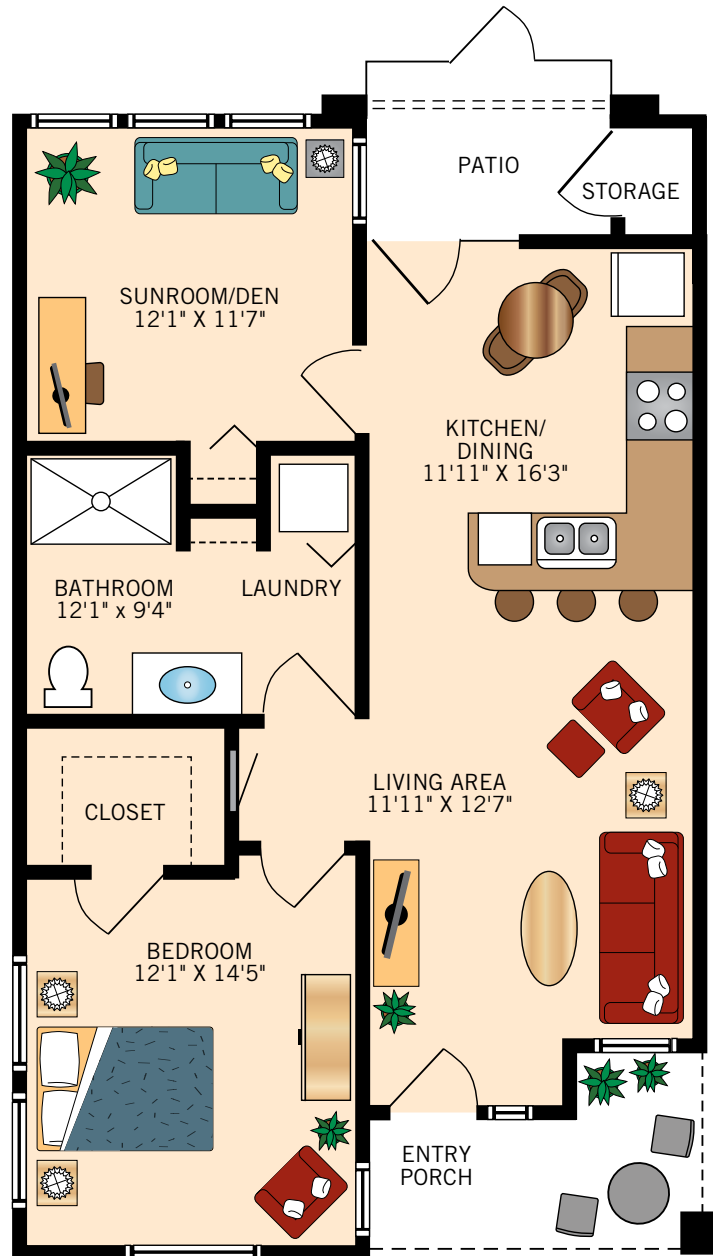

**ACACIA**  
**ONE BEDROOM**  
430 Square Feet

Floor plans are not to scale and are shown for comparative purposes only.  
Actual apartment floor plans may have minor variations.

**BOUGAINVILLEA**  
**ONE BEDROOM**  
580 Square Feet

Floor plans are not to scale and are shown for comparative purposes only.  
Actual apartment floor plans may have minor variations.

**CAMELLIA**  
**ONE BEDROOM WITH DEN**  
760 Square Feet

Floor plans are not to scale and are shown for comparative purposes only.  
Actual apartment floor plans may have minor variations.

**DAYLILY**  
**TWO BEDROOM WITH TWO BATH**  
990 Square Feet

Floor plans are not to scale and are shown for comparative purposes only.  
Actual apartment floor plans may have minor variations.

**THISTLE**  
**ONE BEDROOM WITH DEN**  
934 Square Feet

Floor plans are not to scale and are shown for comparative purposes only.  
Actual apartment floor plans may have minor variations.

**FIGUS**  
**TWO BEDROOM WITH TWO BATH**  
1,200 Square Feet

Floor plans are not to scale and are shown for comparative purposes only.  
Actual apartment floor plans may have minor variations.