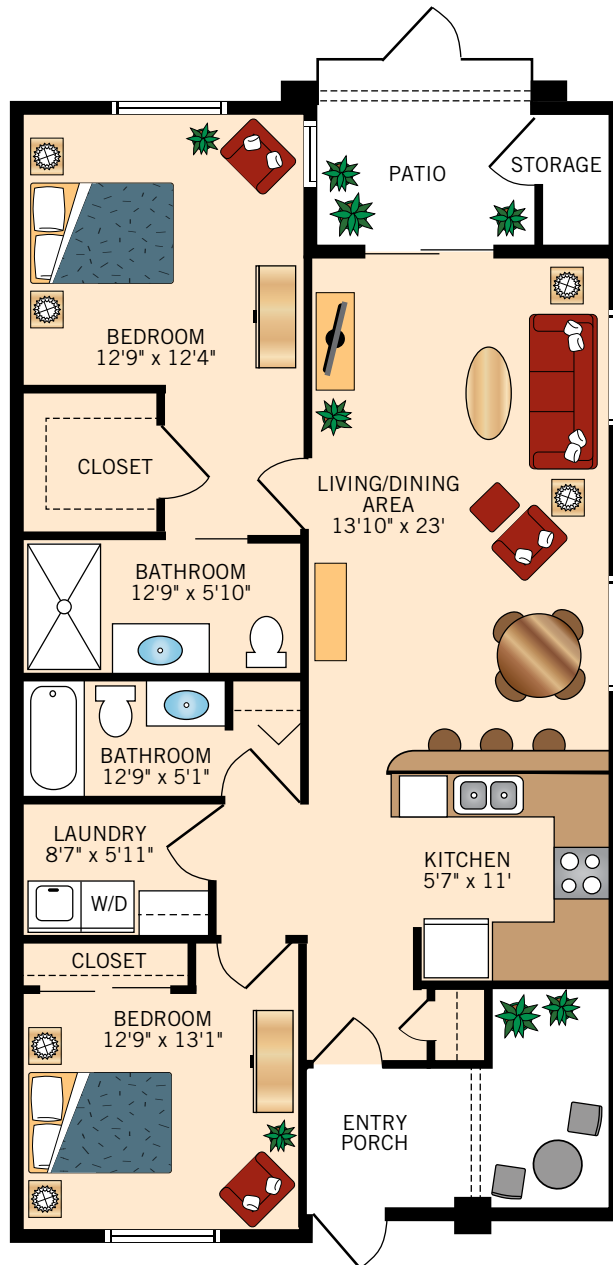

Floor plans are not to scale and are shown for comparative purposes only.  
Actual apartment floor plans may have minor variations.

**CAMELLIA**  
**ONE BEDROOM WITH DEN**  
760 Square Feet

Floor plans are not to scale and are shown for comparative purposes only.  
Actual apartment floor plans may have minor variations.

**DAYLILY**  
**TWO BEDROOM WITH TWO BATH**  
990 Square Feet

Floor plans are not to scale and are shown for comparative purposes only.  
Actual apartment floor plans may have minor variations.

**THISTLE**  
**ONE BEDROOM WITH DEN**  
934 Square Feet

Floor plans are not to scale and are shown for comparative purposes only.  
Actual apartment floor plans may have minor variations.

**FIGUS**  
**TWO BEDROOM WITH TWO BATH**  
1,200 Square Feet

Floor plans are not to scale and are shown for comparative purposes only.  
Actual apartment floor plans may have minor variations.

**VERBENA**  
**TWO BEDROOM WITH TWO BATH**  
1,236 Square Feet

Floor plans are not to scale and are shown for comparative purposes only.  
Actual apartment floor plans may have minor variations.

**ZINNIA**  
**TWO BEDROOM WITH TWO BATH**  
1,234 Square Feet