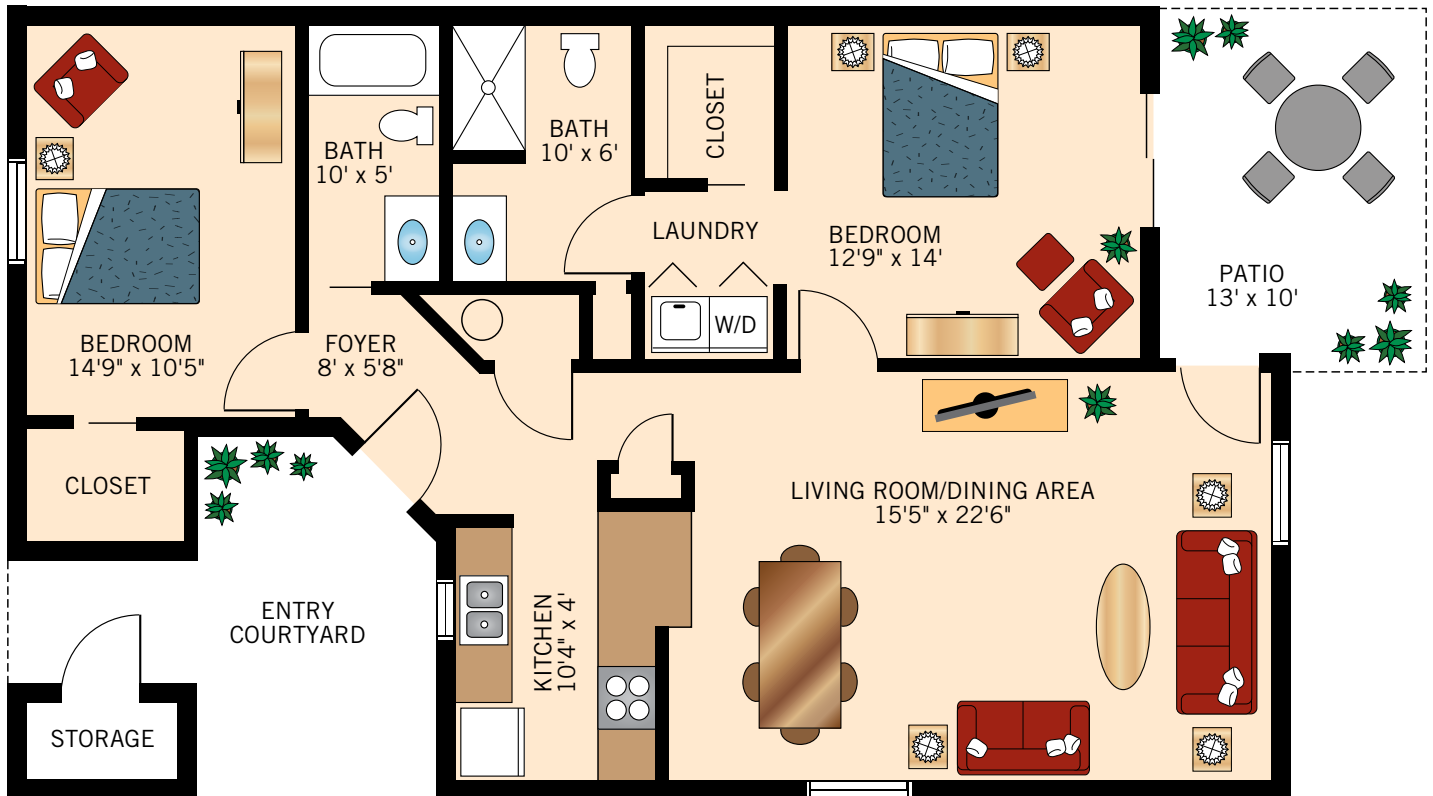

Floor plans are not to scale and are shown for comparative purposes only.  
Actual apartment floor plans may have minor variations.

**CAMELLIA**  
**ONE BEDROOM WITH DEN**  
760 Square Feet

Floor plans are not to scale and are shown for comparative purposes only.  
Actual apartment floor plans may have minor variations.

**DAYLILY**  
**TWO BEDROOM WITH TWO BATH**  
990 Square Feet

Floor plans are not to scale and are shown for comparative purposes only.  
Actual apartment floor plans may have minor variations.

**THISTLE**  
**ONE BEDROOM WITH DEN**  
934 Square Feet

Floor plans are not to scale and are shown for comparative purposes only.  
Actual apartment floor plans may have minor variations.

**FIGUS**  
**TWO BEDROOM WITH TWO BATH**  
1,200 Square Feet

Floor plans are not to scale and are shown for comparative purposes only.  
Actual apartment floor plans may have minor variations.

**VERBENA**  
**TWO BEDROOM WITH TWO BATH**  
1,236 Square Feet

Floor plans are not to scale and are shown for comparative purposes only.  
Actual apartment floor plans may have minor variations.

**ZINNIA**  
**TWO BEDROOM WITH TWO BATH**  
1,234 Square Feet