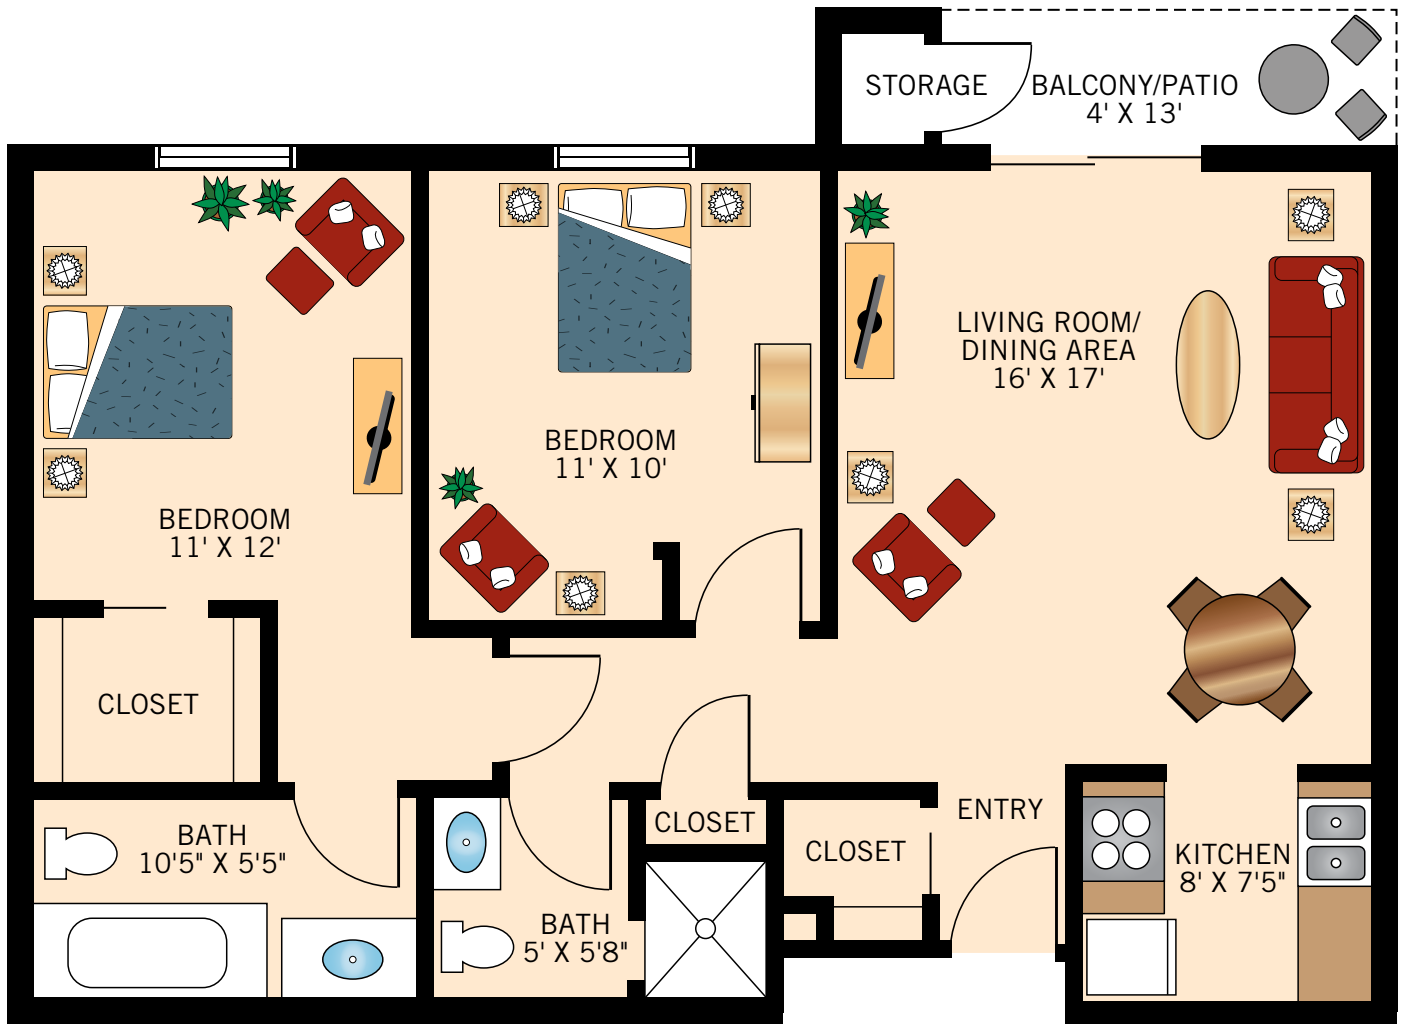

**ACACIA**  
**ONE BEDROOM**  
430 Square Feet

Floor plans are not to scale and are shown for comparative purposes only.  
Actual apartment floor plans may have minor variations.

**BOUGAINVILLEA**  
**ONE BEDROOM**  
580 Square Feet

Floor plans are not to scale and are shown for comparative purposes only.  
Actual apartment floor plans may have minor variations.

**CAMELLIA**  
**ONE BEDROOM WITH DEN**  
760 Square Feet

Floor plans are not to scale and are shown for comparative purposes only.  
Actual apartment floor plans may have minor variations.

**DAYLILY**  
**TWO BEDROOM WITH TWO BATH**  
990 Square Feet

Floor plans are not to scale and are shown for comparative purposes only.  
Actual apartment floor plans may have minor variations.

**THISTLE**  
**ONE BEDROOM WITH DEN**  
934 Square Feet

Floor plans are not to scale and are shown for comparative purposes only.  
Actual apartment floor plans may have minor variations.

**FIGUS**  
**TWO BEDROOM WITH TWO BATH**  
1,200 Square Feet

Floor plans are not to scale and are shown for comparative purposes only.  
Actual apartment floor plans may have minor variations.