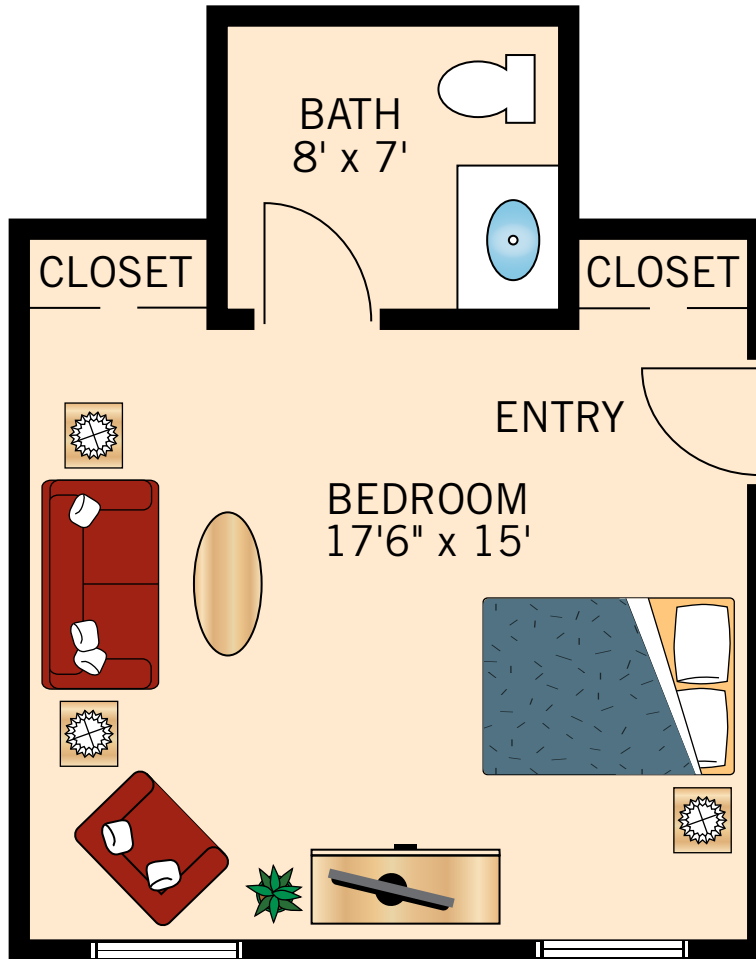

PERIWINKLE
PRIVATE SUITE
319 Square Feet

Floor plans are not to scale and are shown for comparative purposes only.
Actual apartment floor plans may have minor variations.

SUNFLOWER
SHARED SUITE
358 Square Feet

Floor plans are not to scale and are shown for comparative purposes only.
Actual apartment floor plans may have minor variations.

ROSE
SHARED SUITE
399 Square Feet

Floor plans are not to scale and are shown for comparative purposes only.
Actual apartment floor plans may have minor variations.

QUINCE
SHARED SUITE
399 Square Feet

Floor plans are not to scale and are shown for comparative purposes only.
Actual apartment floor plans may have minor variations.