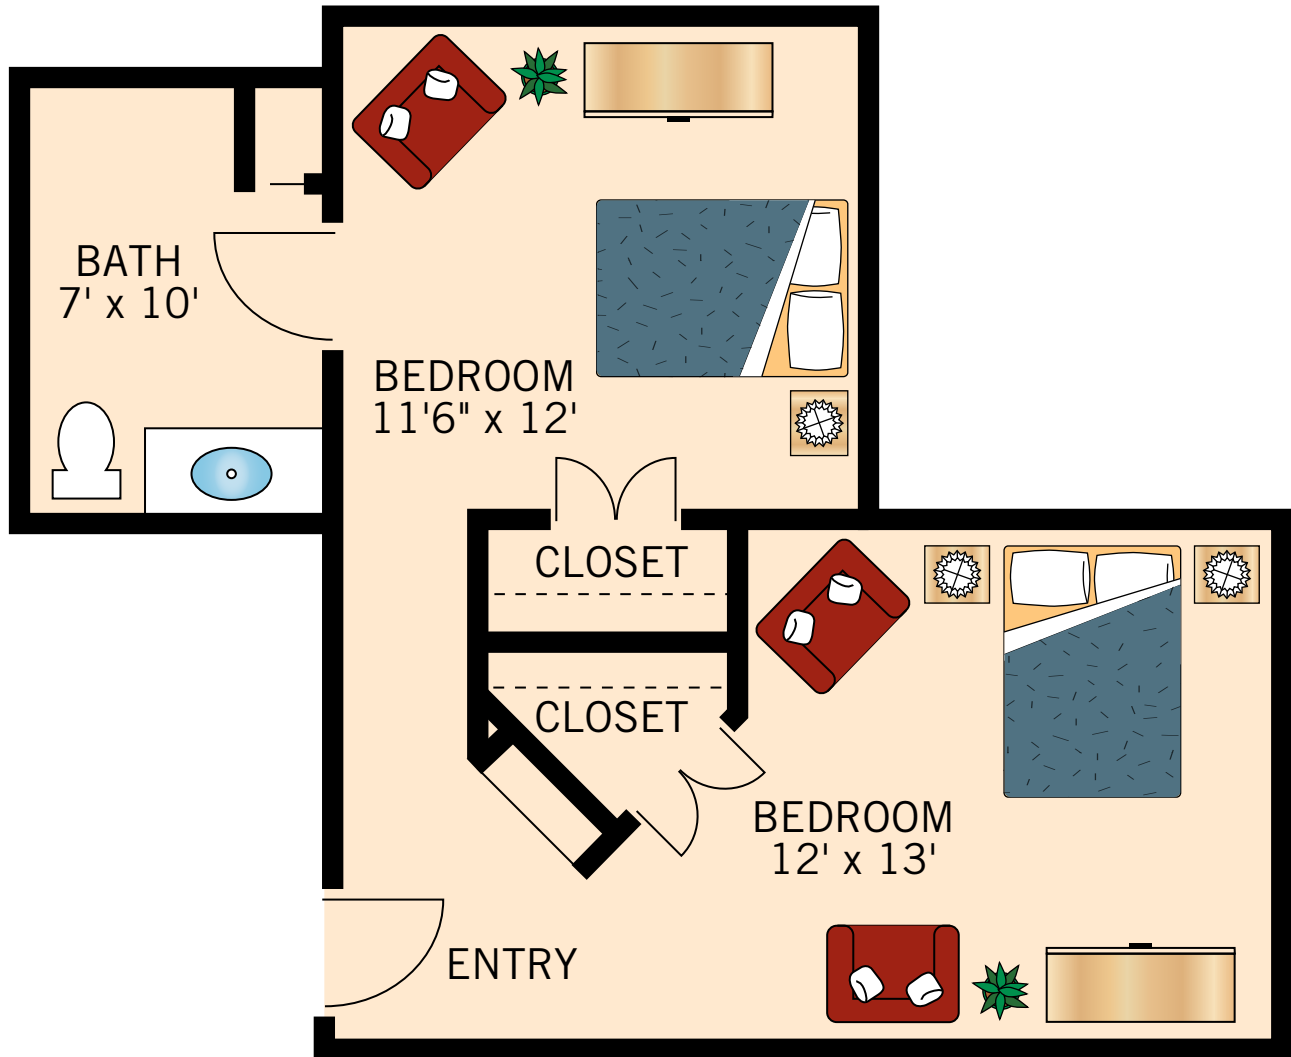

PERIWINKLE
PRIVATE SUITE
319 Square Feet

Floor plans are not to scale and are shown for comparative purposes only.
Actual apartment floor plans may have minor variations.

SUNFLOWER
SHARED SUITE
358 Square Feet

Floor plans are not to scale and are shown for comparative purposes only.
Actual apartment floor plans may have minor variations.

ROSE
SHARED SUITE
399 Square Feet

Floor plans are not to scale and are shown for comparative purposes only.
Actual apartment floor plans may have minor variations.

QUINCE
SHARED SUITE
399 Square Feet

Floor plans are not to scale and are shown for comparative purposes only.
Actual apartment floor plans may have minor variations.