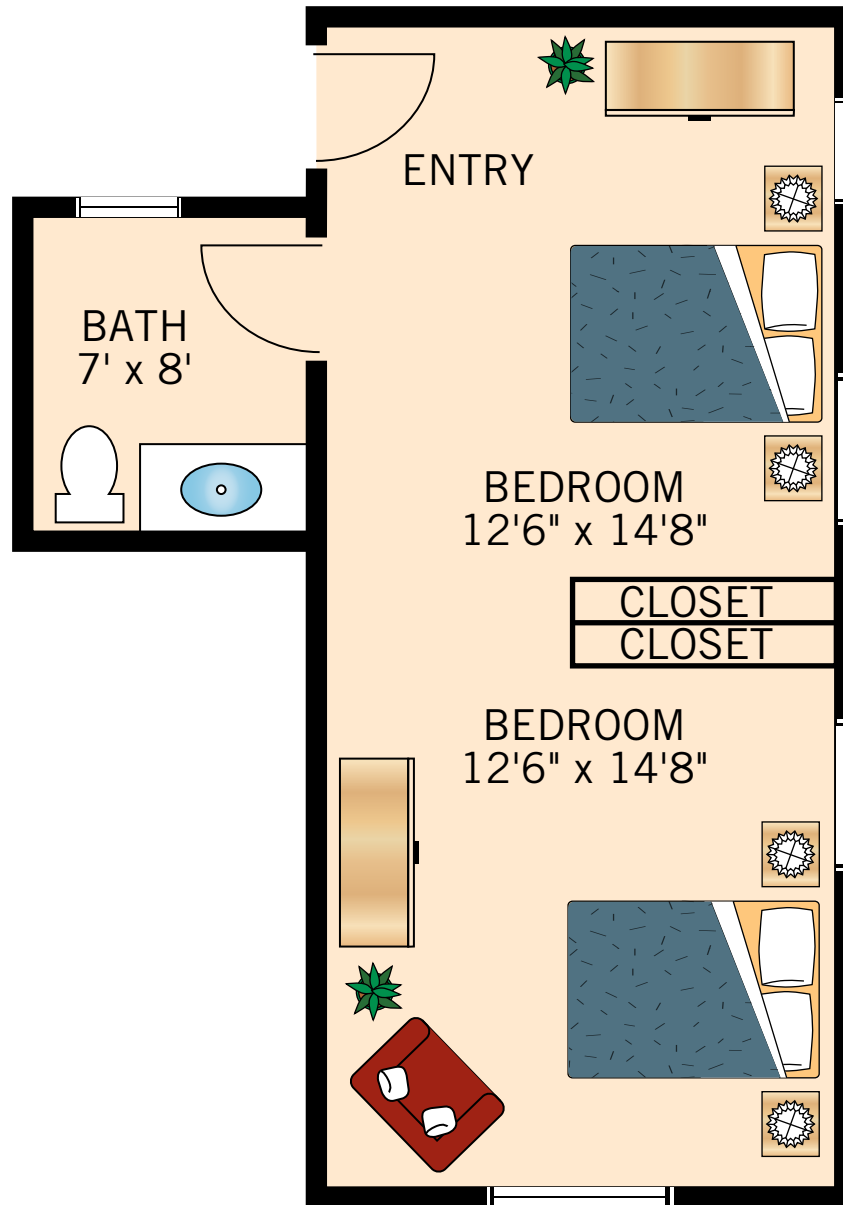

PERIWINKLE
PRIVATE SUITE
319 Square Feet

Floor plans are not to scale and are shown for comparative purposes only.
Actual apartment floor plans may have minor variations.

SUNFLOWER
SHARED SUITE
358 Square Feet

Floor plans are not to scale and are shown for comparative purposes only.
Actual apartment floor plans may have minor variations.

ROSE
SHARED SUITE
399 Square Feet

Floor plans are not to scale and are shown for comparative purposes only.
Actual apartment floor plans may have minor variations.

QUINCE
SHARED SUITE
399 Square Feet

Floor plans are not to scale and are shown for comparative purposes only.
Actual apartment floor plans may have minor variations.