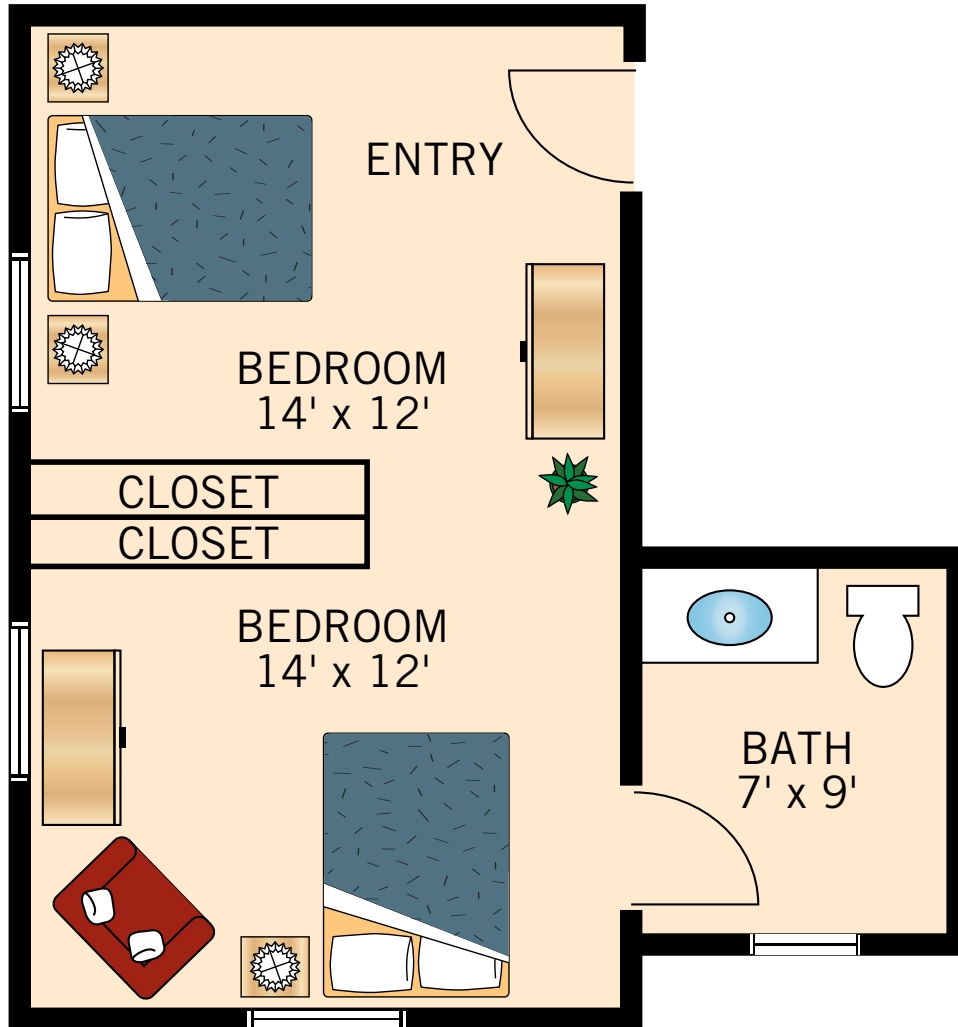

PERIWINKLE
PRIVATE SUITE
319 Square Feet

Floor plans are not to scale and are shown for comparative purposes only.
Actual apartment floor plans may have minor variations.

SUNFLOWER
SHARED SUITE
358 Square Feet

Floor plans are not to scale and are shown for comparative purposes only.
Actual apartment floor plans may have minor variations.

ROSE
SHARED SUITE
399 Square Feet

Floor plans are not to scale and are shown for comparative purposes only.
Actual apartment floor plans may have minor variations.

QUINCE
SHARED SUITE
399 Square Feet

Floor plans are not to scale and are shown for comparative purposes only.
Actual apartment floor plans may have minor variations.