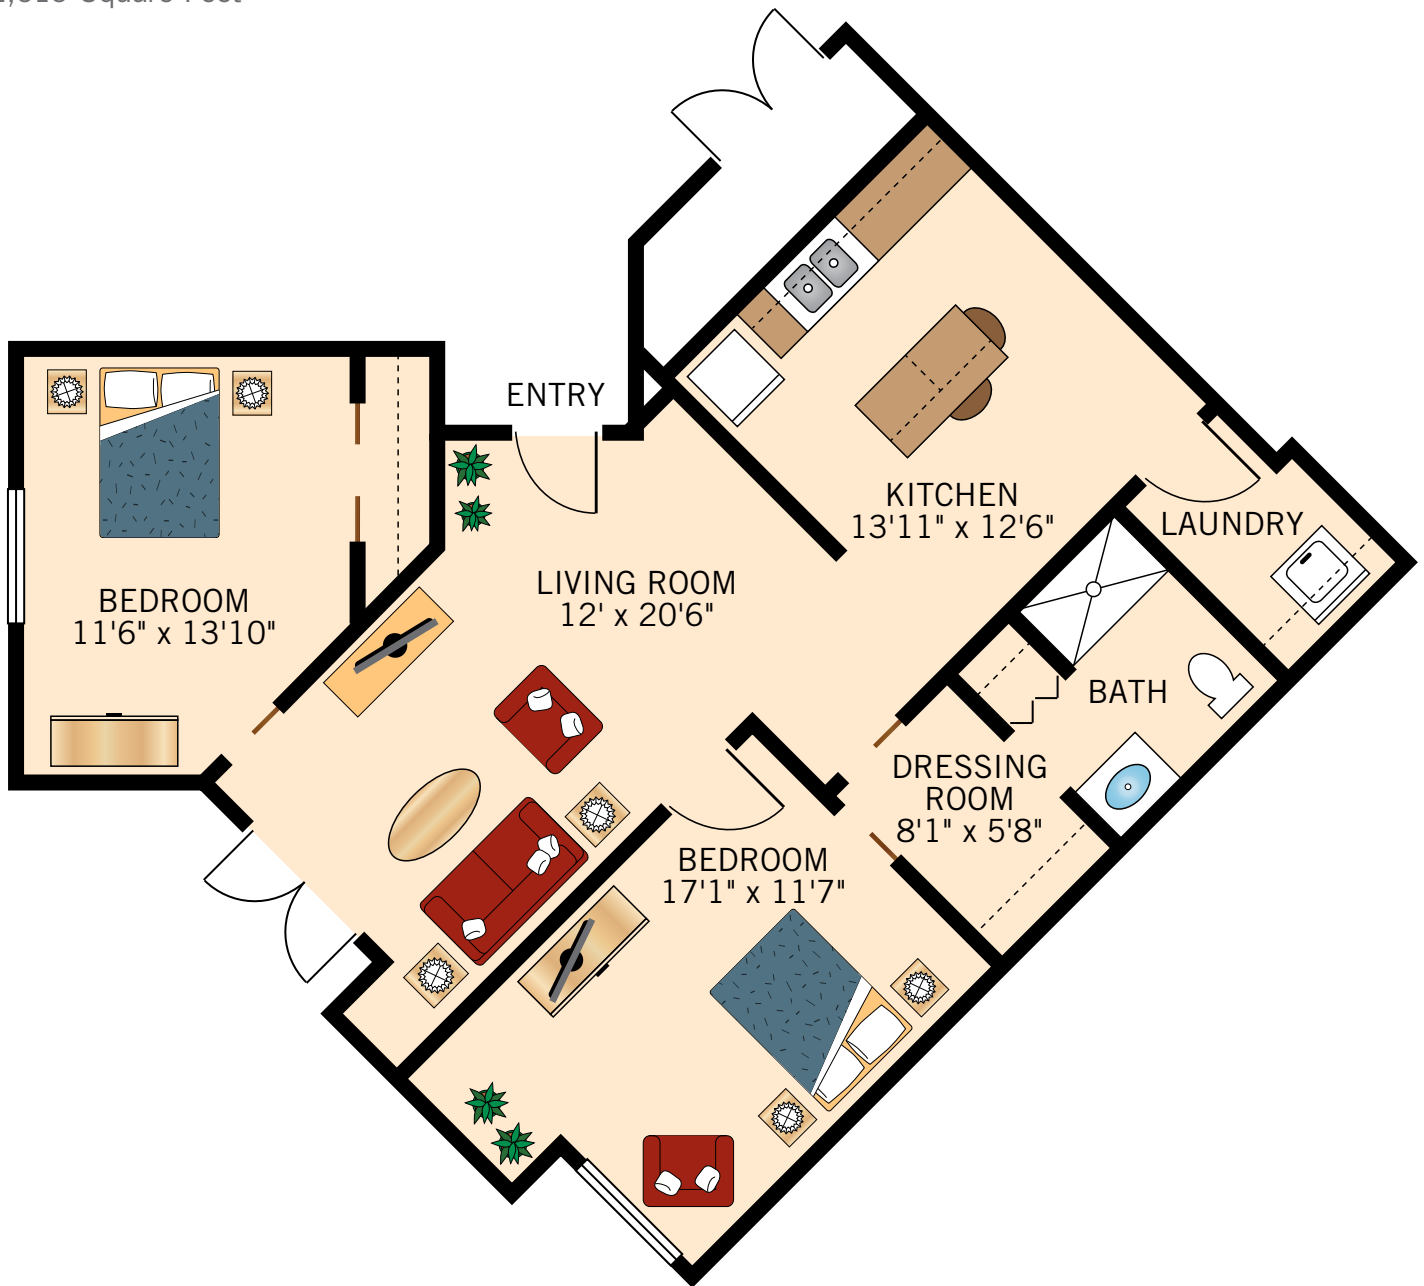

LANTANA
ONE BEDROOM
460 Square Feet

Floor plans are not to scale and are shown for comparative purposes only.
Actual apartment floor plans may have minor variations.

MAGNOLIA
ONE BEDROOM

515 Square Feet

Floor plans are not to scale and are shown for comparative purposes only.
Actual apartment floor plans may have minor variations.

NASTURTIUM
ONE BEDROOM
545 Square Feet

Floor plans are not to scale and are shown for comparative purposes only.
Actual apartment floor plans may have minor variations.

DESERT LILY
ONE BEDROOM
895 Square Feet

Floor plans are not to scale and are shown for comparative purposes only.
Actual apartment floor plans may have minor variations.

DESERT MAGNOLIA
ONE BEDROOM AND STUDY
999 Square Feet

Floor plans are not to scale and are shown for comparative purposes only.
Actual apartment floor plans may have minor variations.

DESERT PRIMROSE
TWO BEDROOM
1,010 Square Feet

Floor plans are not to scale and are shown for comparative purposes only.
Actual apartment floor plans may have minor variations.

DESERT POPPY
TWO BEDROOM
1,017 Square Feet