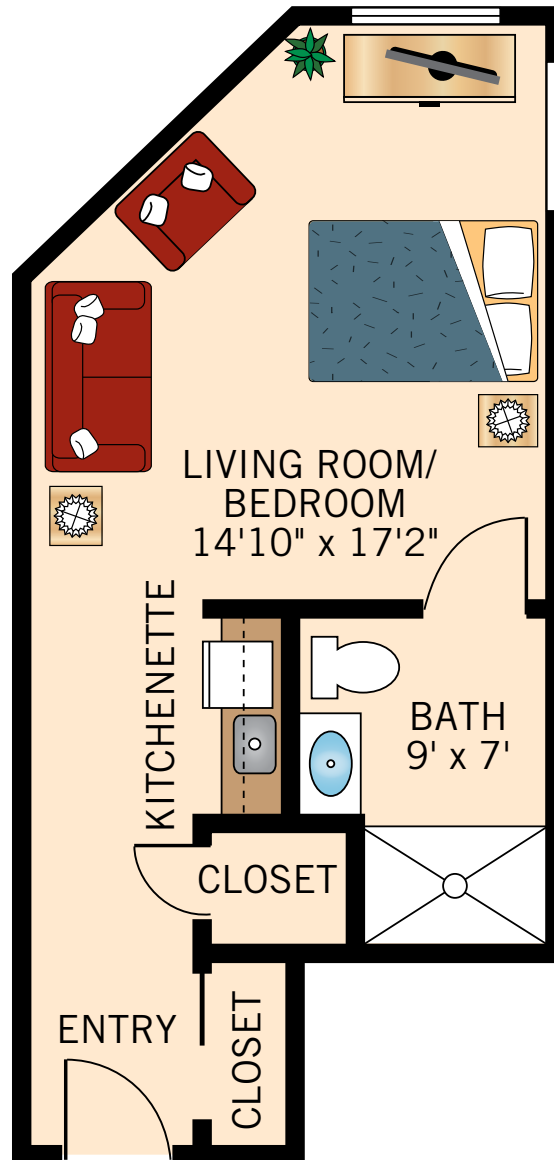

HONEYSUCKLE
STUDIO
300 Square Feet

Floor plans are not to scale and are shown for comparative purposes only.
Actual apartment floor plans may have minor variations.

**IRIS
STUDIO**
325 Square Feet

Floor plans are not to scale and are shown for comparative purposes only.
Actual apartment floor plans may have minor variations.

JONQUIL
ALCOVE
435 Square Feet

Floor plans are not to scale and are shown for comparative purposes only.
Actual apartment floor plans may have minor variations.

**KALANCHOE
ALCOVE**

480 Square Feet

Floor plans are not to scale and are shown for comparative purposes only.
Actual apartment floor plans may have minor variations.

LANTANA
ONE BEDROOM
460 Square Feet

Floor plans are not to scale and are shown for comparative purposes only.
Actual apartment floor plans may have minor variations.

MAGNOLIA
ONE BEDROOM

515 Square Feet

Floor plans are not to scale and are shown for comparative purposes only.
Actual apartment floor plans may have minor variations.

NASTURTIUM
ONE BEDROOM
545 Square Feet

Floor plans are not to scale and are shown for comparative purposes only.
Actual apartment floor plans may have minor variations.

DESERT LILY
ONE BEDROOM
895 Square Feet