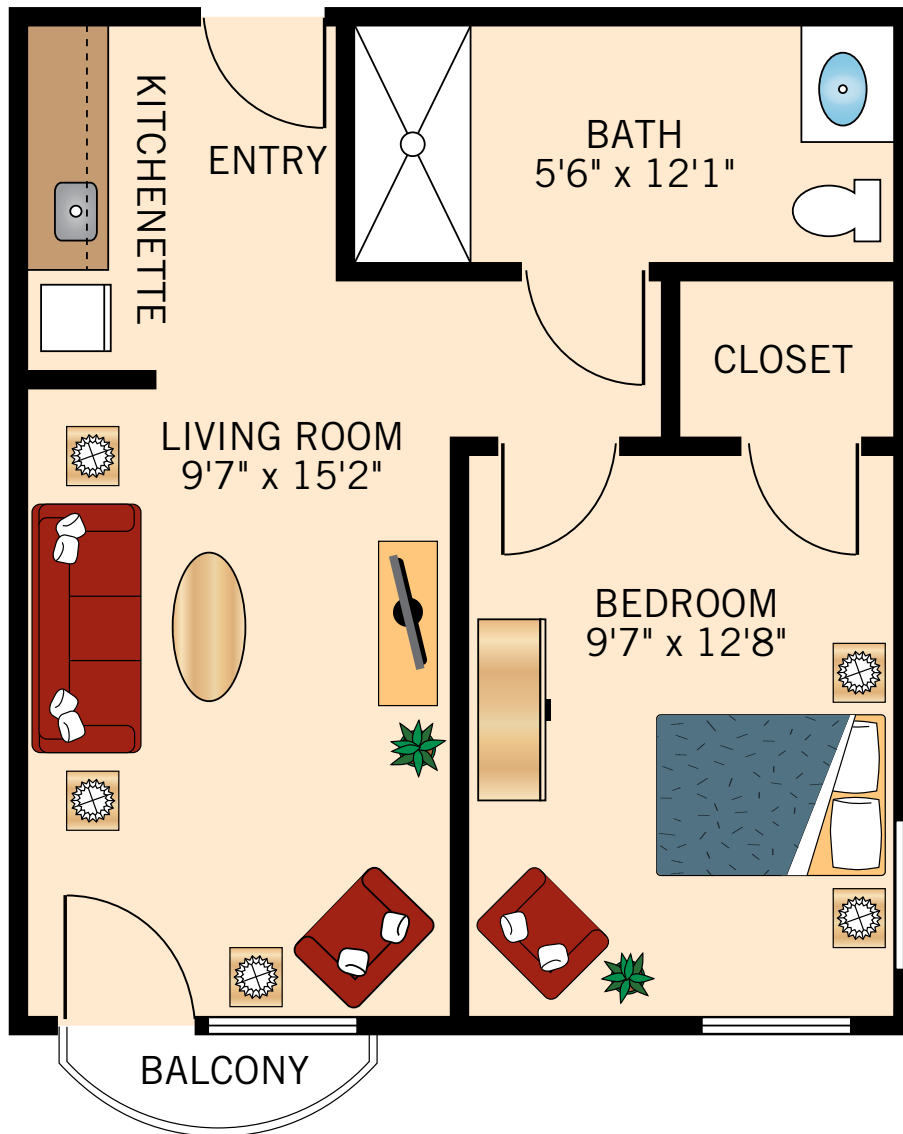

HONEYSUCKLE
STUDIO
300 Square Feet

Floor plans are not to scale and are shown for comparative purposes only.
Actual apartment floor plans may have minor variations.

**IRIS
STUDIO**
325 Square Feet

Floor plans are not to scale and are shown for comparative purposes only.
Actual apartment floor plans may have minor variations.

JONQUIL
ALCOVE
435 Square Feet

Floor plans are not to scale and are shown for comparative purposes only.
Actual apartment floor plans may have minor variations.

**KALANCHOE
ALCOVE**

480 Square Feet

Floor plans are not to scale and are shown for comparative purposes only.
Actual apartment floor plans may have minor variations.

LANTANA
ONE BEDROOM
460 Square Feet

Floor plans are not to scale and are shown for comparative purposes only.
Actual apartment floor plans may have minor variations.

MAGNOLIA
ONE BEDROOM

515 Square Feet

Floor plans are not to scale and are shown for comparative purposes only.
Actual apartment floor plans may have minor variations.

NASTURTIUM
ONE BEDROOM
545 Square Feet

Floor plans are not to scale and are shown for comparative purposes only.
Actual apartment floor plans may have minor variations.

DESERT LILY
ONE BEDROOM
895 Square Feet