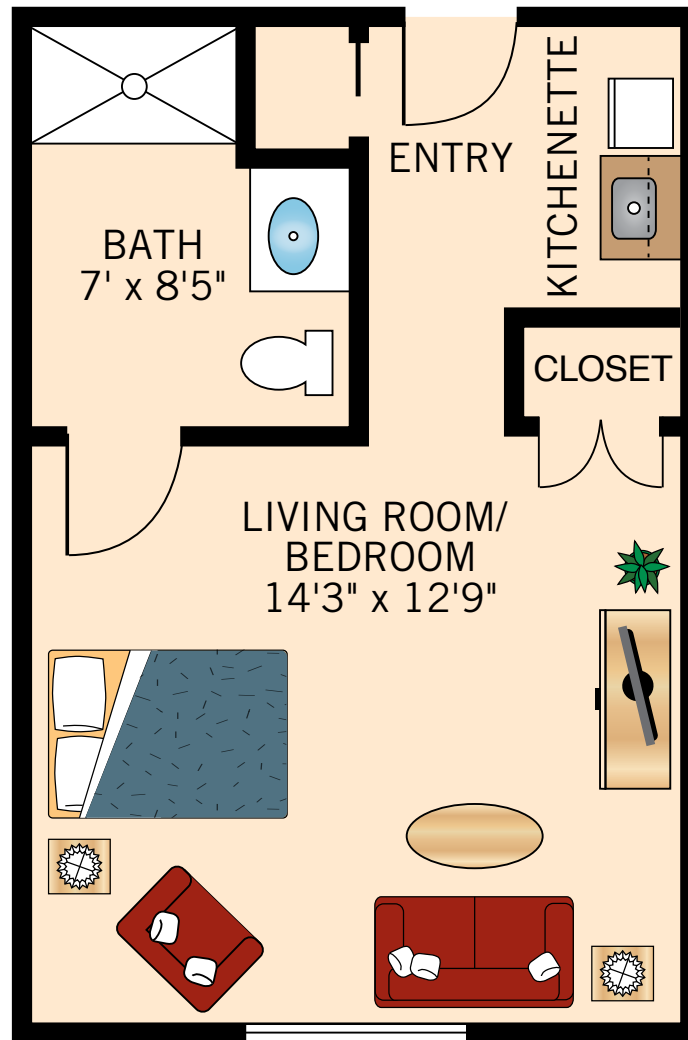

HONEYSUCKLE
STUDIO
300 Square Feet

Floor plans are not to scale and are shown for comparative purposes only.
Actual apartment floor plans may have minor variations.

**IRIS
STUDIO**
325 Square Feet

Floor plans are not to scale and are shown for comparative purposes only.
Actual apartment floor plans may have minor variations.

JONQUIL
ALCOVE
435 Square Feet

Floor plans are not to scale and are shown for comparative purposes only.
Actual apartment floor plans may have minor variations.

**KALANCHOE
ALCOVE**

480 Square Feet

Floor plans are not to scale and are shown for comparative purposes only.
Actual apartment floor plans may have minor variations.

LANTANA
ONE BEDROOM
460 Square Feet

Floor plans are not to scale and are shown for comparative purposes only.
Actual apartment floor plans may have minor variations.

MAGNOLIA
ONE BEDROOM

515 Square Feet

Floor plans are not to scale and are shown for comparative purposes only.
Actual apartment floor plans may have minor variations.

NASTURTIUM
ONE BEDROOM
545 Square Feet

Floor plans are not to scale and are shown for comparative purposes only.
Actual apartment floor plans may have minor variations.

DESERT LILY
ONE BEDROOM
895 Square Feet