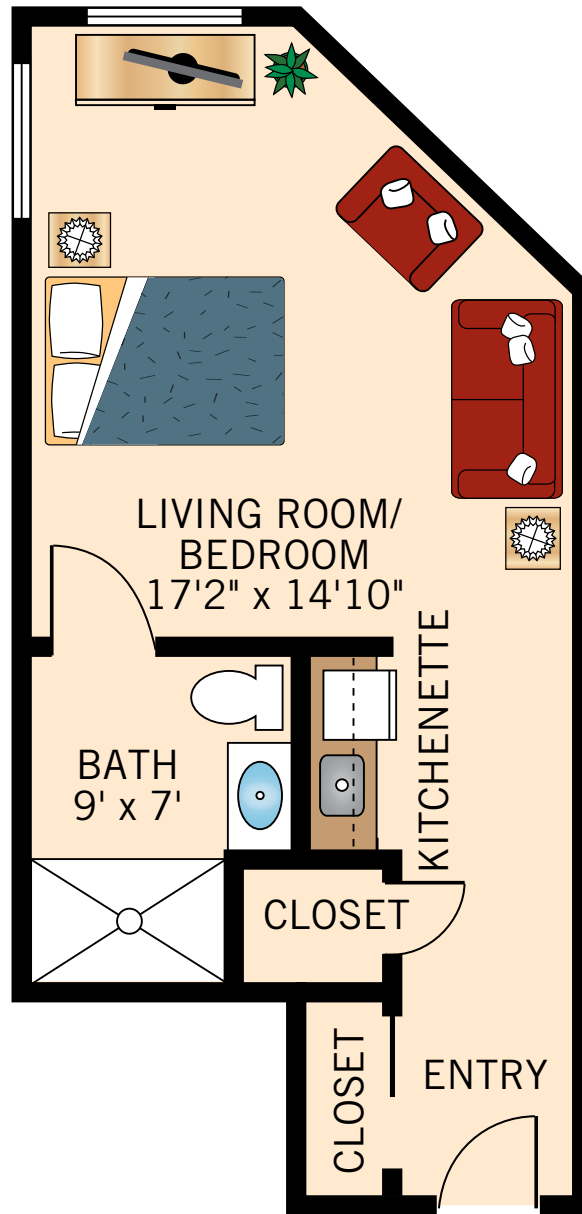

HONEYSUCKLE
STUDIO
300 Square Feet

Floor plans are not to scale and are shown for comparative purposes only.
Actual apartment floor plans may have minor variations.

**IRIS
STUDIO**
325 Square Feet

Floor plans are not to scale and are shown for comparative purposes only.
Actual apartment floor plans may have minor variations.

JONQUIL
ALCOVE
435 Square Feet

Floor plans are not to scale and are shown for comparative purposes only.
Actual apartment floor plans may have minor variations.

**KALANCHOE
ALCOVE**

480 Square Feet

Floor plans are not to scale and are shown for comparative purposes only.
Actual apartment floor plans may have minor variations.

LANTANA
ONE BEDROOM
460 Square Feet

Floor plans are not to scale and are shown for comparative purposes only.
Actual apartment floor plans may have minor variations.

MAGNOLIA
ONE BEDROOM

515 Square Feet

Floor plans are not to scale and are shown for comparative purposes only.
Actual apartment floor plans may have minor variations.

NASTURTIUM
ONE BEDROOM
545 Square Feet

Floor plans are not to scale and are shown for comparative purposes only.
Actual apartment floor plans may have minor variations.

DESERT LILY
ONE BEDROOM
895 Square Feet