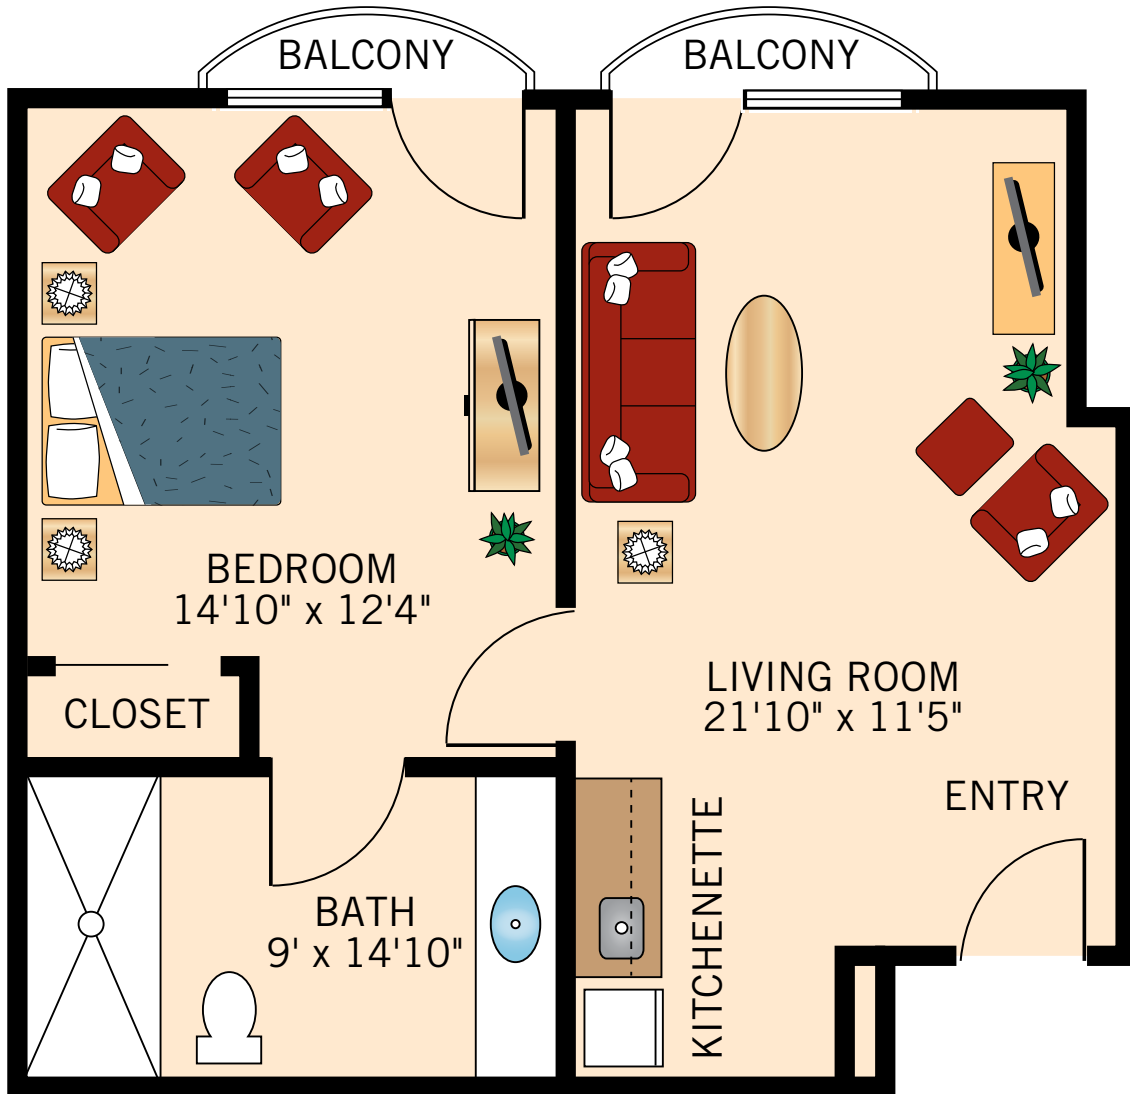

HONEYSUCKLE
STUDIO
300 Square Feet

Floor plans are not to scale and are shown for comparative purposes only.
Actual apartment floor plans may have minor variations.

**IRIS
STUDIO**
325 Square Feet

Floor plans are not to scale and are shown for comparative purposes only.
Actual apartment floor plans may have minor variations.

LANTANA
ONE BEDROOM
460 Square Feet

Floor plans are not to scale and are shown for comparative purposes only.
Actual apartment floor plans may have minor variations.

MAGNOLIA
ONE BEDROOM

515 Square Feet

Floor plans are not to scale and are shown for comparative purposes only.
Actual apartment floor plans may have minor variations.

NASTURTIUM
ONE BEDROOM
545 Square Feet

Floor plans are not to scale and are shown for comparative purposes only.
Actual apartment floor plans may have minor variations.

DESERT LILY
ONE BEDROOM
895 Square Feet

Floor plans are not to scale and are shown for comparative purposes only.
Actual apartment floor plans may have minor variations.

DESERT MAGNOLIA
ONE BEDROOM AND STUDY
999 Square Feet

Floor plans are not to scale and are shown for comparative purposes only.
Actual apartment floor plans may have minor variations.