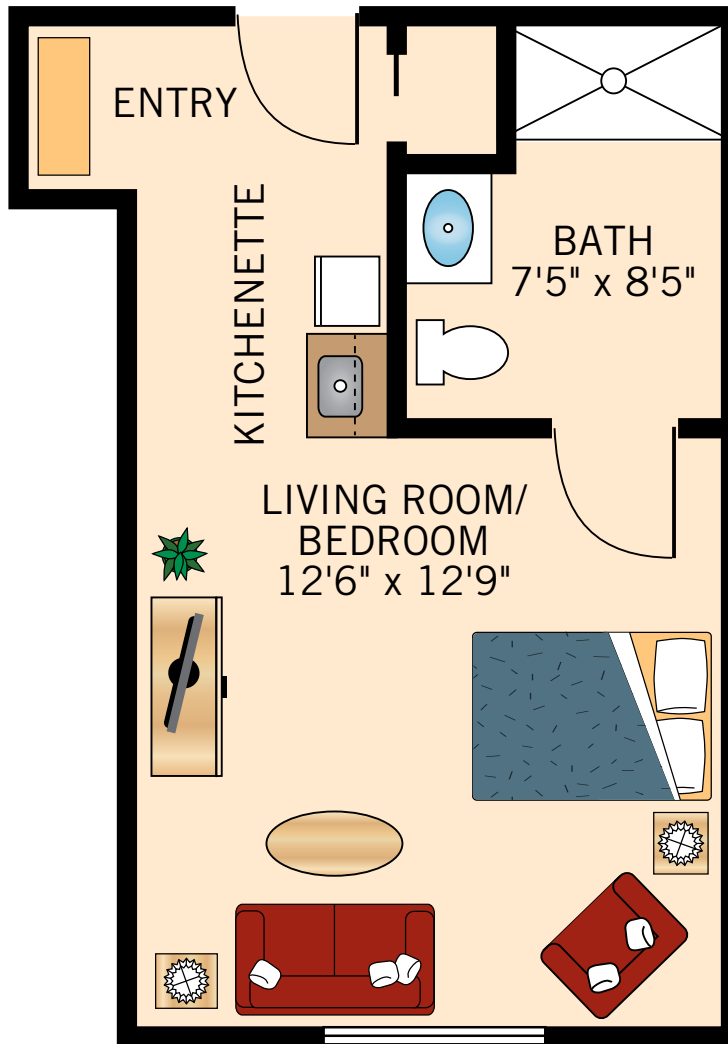

HONEYSUCKLE
STUDIO
300 Square Feet

Floor plans are not to scale and are shown for comparative purposes only.
Actual apartment floor plans may have minor variations.

**IRIS
STUDIO**
325 Square Feet

Floor plans are not to scale and are shown for comparative purposes only.
Actual apartment floor plans may have minor variations.

JONQUIL
ALCOVE
435 Square Feet

Floor plans are not to scale and are shown for comparative purposes only.
Actual apartment floor plans may have minor variations.

**KALANCHOE
ALCOVE**

480 Square Feet

Floor plans are not to scale and are shown for comparative purposes only.
Actual apartment floor plans may have minor variations.

LANTANA
ONE BEDROOM
460 Square Feet

Floor plans are not to scale and are shown for comparative purposes only.
Actual apartment floor plans may have minor variations.

MAGNOLIA
ONE BEDROOM

515 Square Feet

Floor plans are not to scale and are shown for comparative purposes only.
Actual apartment floor plans may have minor variations.

NASTURTIUM
ONE BEDROOM
545 Square Feet

Floor plans are not to scale and are shown for comparative purposes only.
Actual apartment floor plans may have minor variations.

DESERT LILY
ONE BEDROOM
895 Square Feet