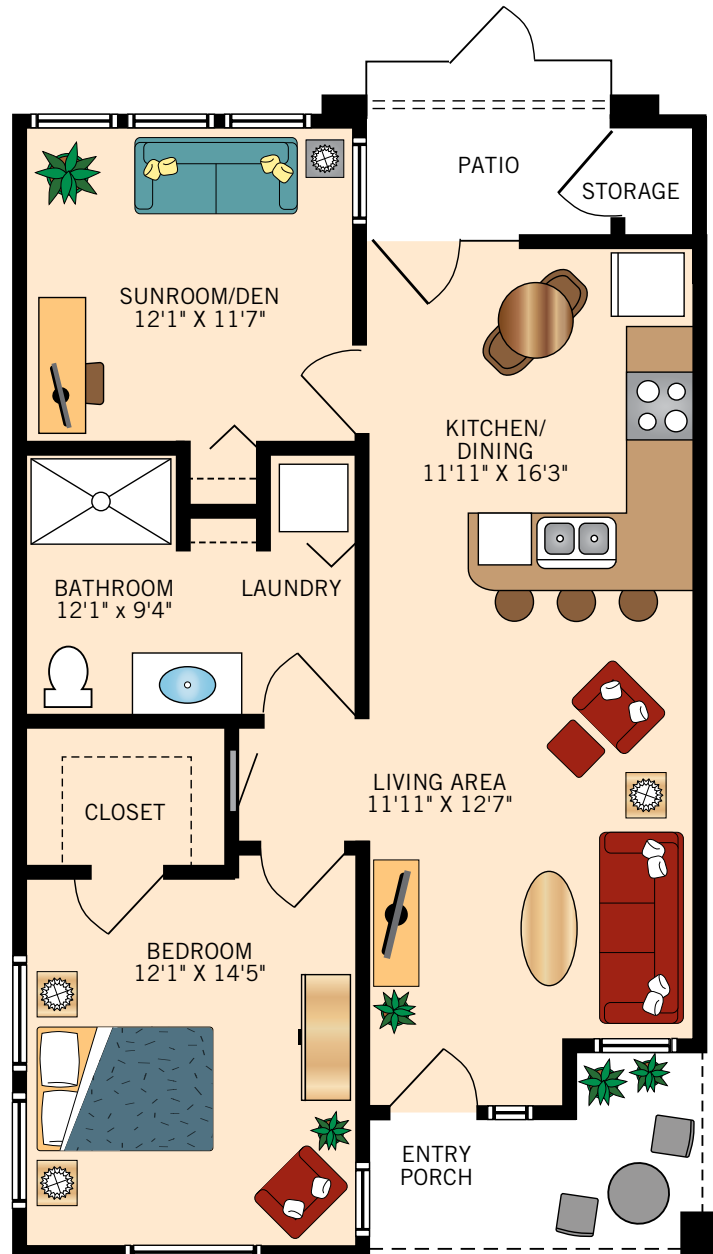

ACACIA
ONE BEDROOM
430 Square Feet

Floor plans are not to scale and are shown for comparative purposes only.
Actual apartment floor plans may have minor variations.

BOUGAINVILLEA
ONE BEDROOM
580 Square Feet

Floor plans are not to scale and are shown for comparative purposes only.
Actual apartment floor plans may have minor variations.

CAMELLIA
ONE BEDROOM WITH DEN
760 Square Feet

Floor plans are not to scale and are shown for comparative purposes only.
Actual apartment floor plans may have minor variations.

DAYLILY
TWO BEDROOM WITH TWO BATH
990 Square Feet

Floor plans are not to scale and are shown for comparative purposes only.
Actual apartment floor plans may have minor variations.

THISTLE
ONE BEDROOM WITH DEN
934 Square Feet

Floor plans are not to scale and are shown for comparative purposes only.
Actual apartment floor plans may have minor variations.

FIGUS
TWO BEDROOM WITH TWO BATH
1,200 Square Feet

Floor plans are not to scale and are shown for comparative purposes only.
Actual apartment floor plans may have minor variations.