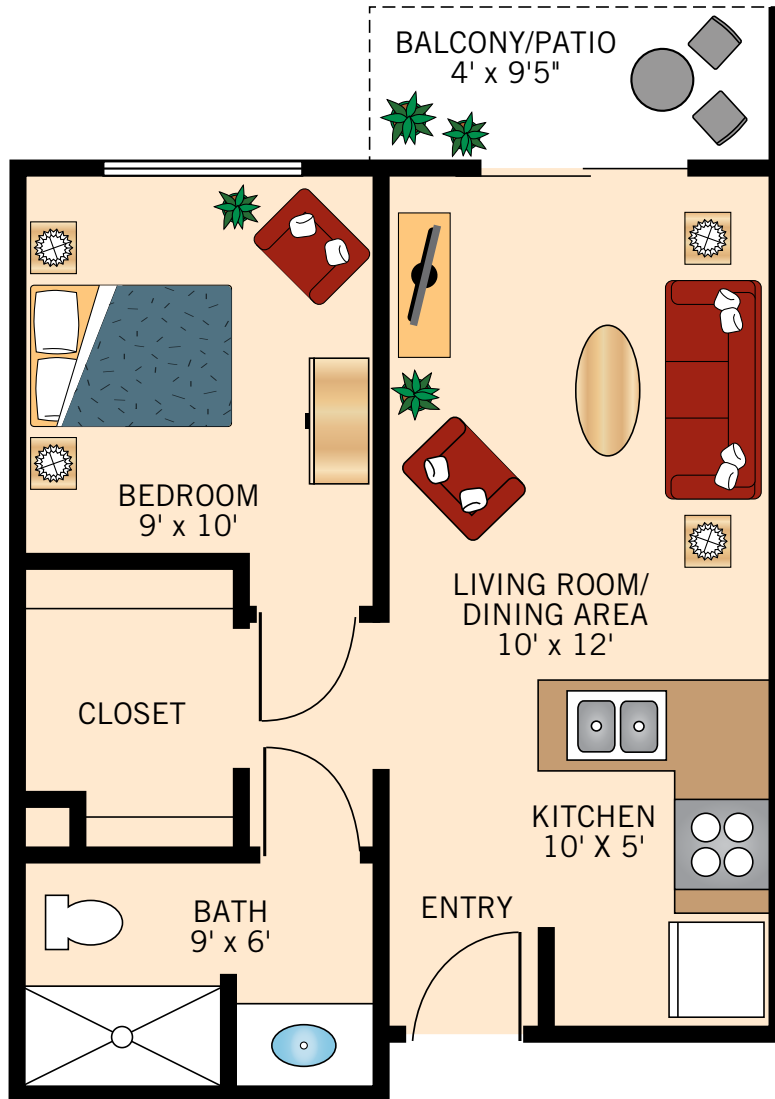

ACACIA
ONE BEDROOM
430 Square Feet

Floor plans are not to scale and are shown for comparative purposes only.
Actual apartment floor plans may have minor variations.

BOUGAINVILLEA
ONE BEDROOM
580 Square Feet

Floor plans are not to scale and are shown for comparative purposes only.
Actual apartment floor plans may have minor variations.

CAMELLIA
ONE BEDROOM WITH DEN
760 Square Feet

Floor plans are not to scale and are shown for comparative purposes only.
Actual apartment floor plans may have minor variations.

DAYLILY
TWO BEDROOM WITH TWO BATH
990 Square Feet

Floor plans are not to scale and are shown for comparative purposes only.
Actual apartment floor plans may have minor variations.

THISTLE
ONE BEDROOM WITH DEN
934 Square Feet

Floor plans are not to scale and are shown for comparative purposes only.
Actual apartment floor plans may have minor variations.

FIGUS
TWO BEDROOM WITH TWO BATH
1,200 Square Feet

Floor plans are not to scale and are shown for comparative purposes only.
Actual apartment floor plans may have minor variations.