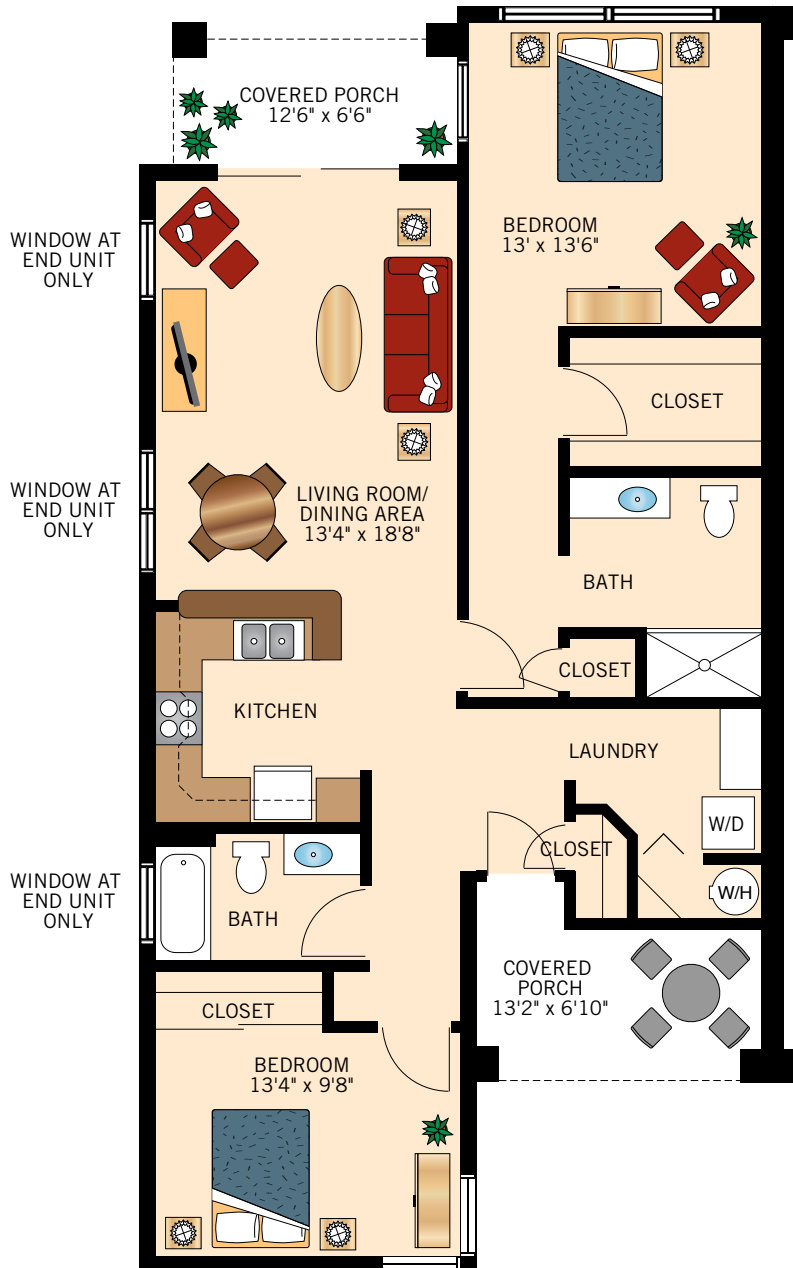

Floor plans are not to scale and are shown for comparative purposes only.
Actual apartment floor plans may have minor variations.

CAMELLIA
ONE BEDROOM WITH DEN
760 Square Feet

Floor plans are not to scale and are shown for comparative purposes only.
Actual apartment floor plans may have minor variations.

DAYLILY
TWO BEDROOM WITH TWO BATH
990 Square Feet

Floor plans are not to scale and are shown for comparative purposes only.
Actual apartment floor plans may have minor variations.

THISTLE
ONE BEDROOM WITH DEN
934 Square Feet

Floor plans are not to scale and are shown for comparative purposes only.
Actual apartment floor plans may have minor variations.

FIGUS
TWO BEDROOM WITH TWO BATH
1,200 Square Feet

Floor plans are not to scale and are shown for comparative purposes only.
Actual apartment floor plans may have minor variations.

VERBENA
TWO BEDROOM WITH TWO BATH
1,236 Square Feet

Floor plans are not to scale and are shown for comparative purposes only.
Actual apartment floor plans may have minor variations.