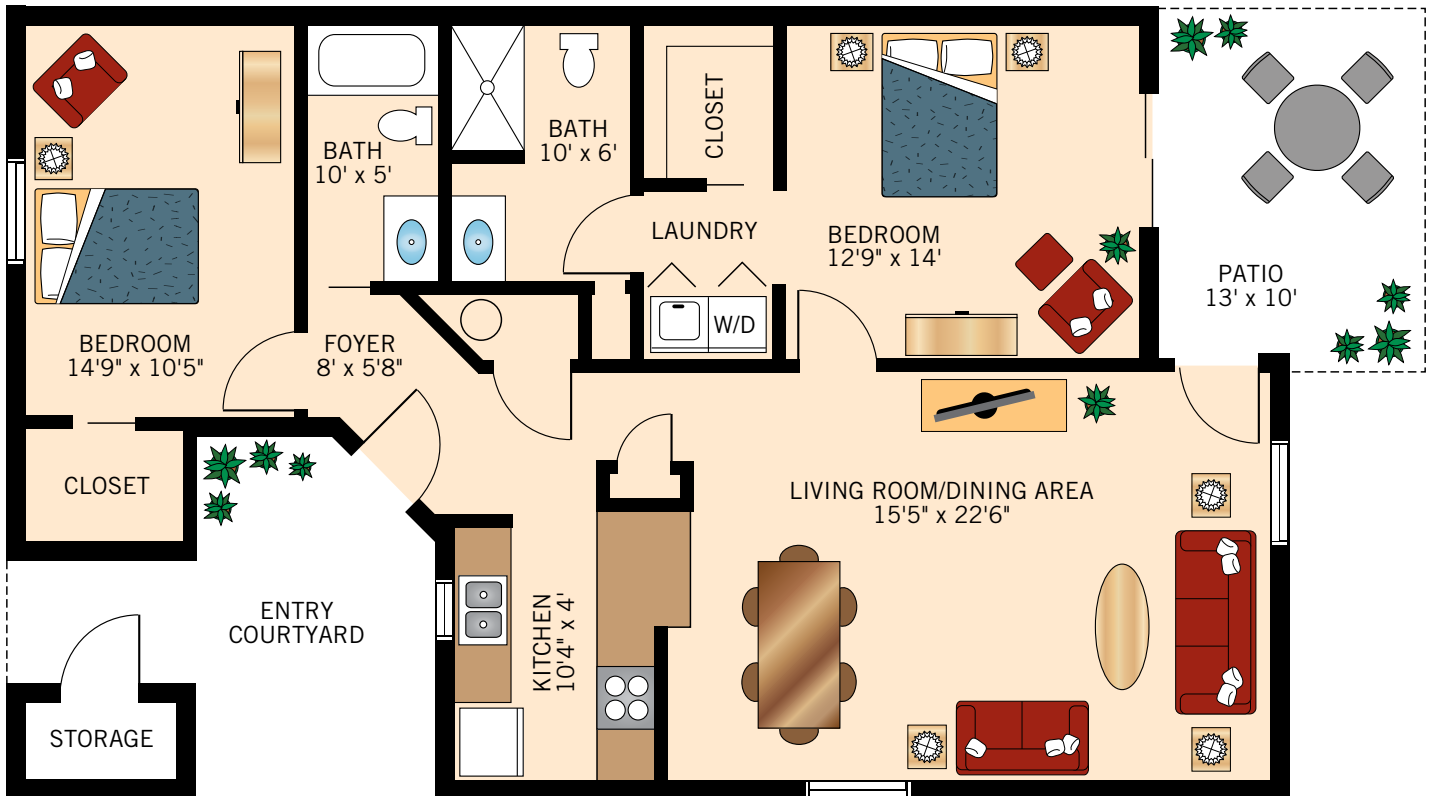

Floor plans are not to scale and are shown for comparative purposes only.
Actual apartment floor plans may have minor variations.

CAMELLIA
ONE BEDROOM WITH DEN
760 Square Feet

Floor plans are not to scale and are shown for comparative purposes only.
Actual apartment floor plans may have minor variations.

DAYLILY
TWO BEDROOM WITH TWO BATH
990 Square Feet

Floor plans are not to scale and are shown for comparative purposes only.
Actual apartment floor plans may have minor variations.

THISTLE
ONE BEDROOM WITH DEN
934 Square Feet

Floor plans are not to scale and are shown for comparative purposes only.
Actual apartment floor plans may have minor variations.

FIGUS
TWO BEDROOM WITH TWO BATH
1,200 Square Feet

Floor plans are not to scale and are shown for comparative purposes only.
Actual apartment floor plans may have minor variations.

VERBENA
TWO BEDROOM WITH TWO BATH
1,236 Square Feet

Floor plans are not to scale and are shown for comparative purposes only.
Actual apartment floor plans may have minor variations.