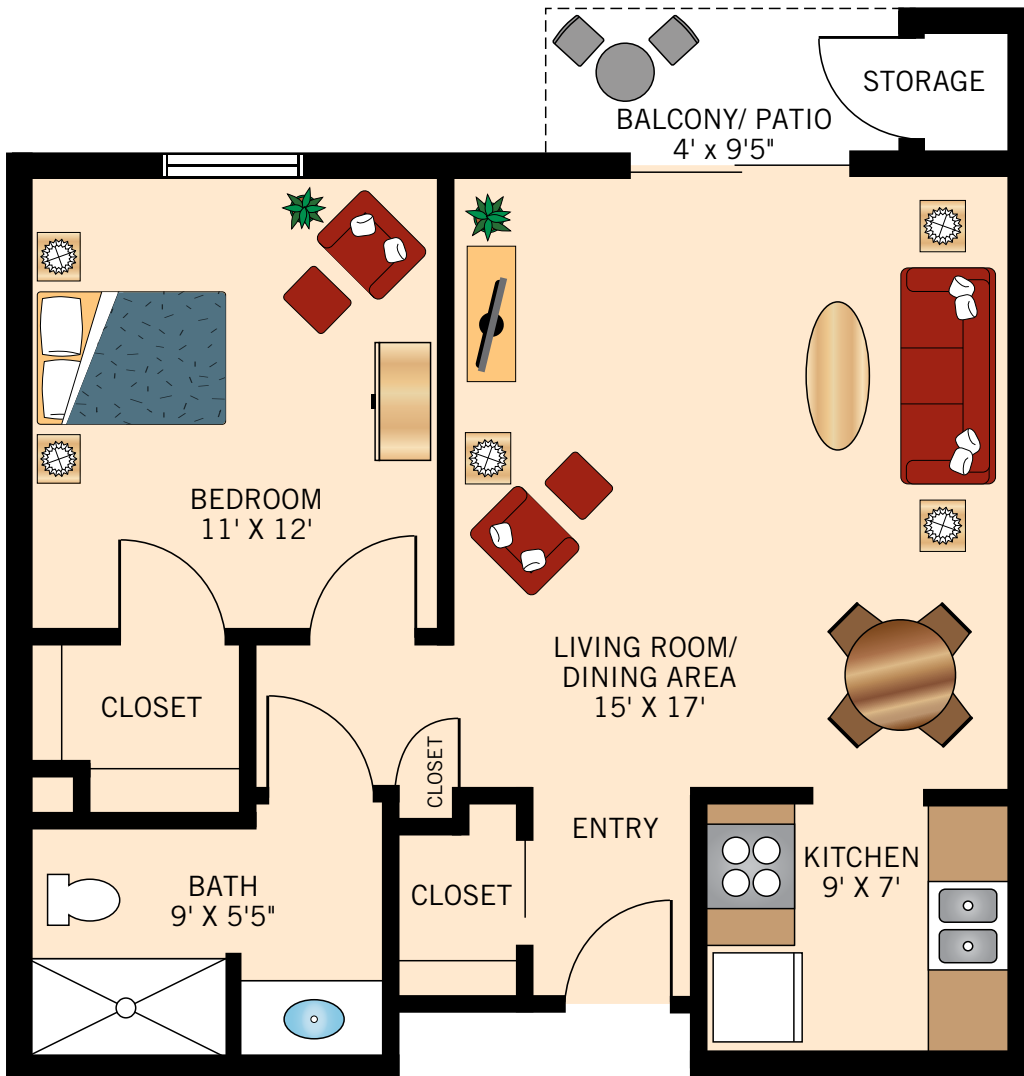

ACACIA
ONE BEDROOM
430 Square Feet

Floor plans are not to scale and are shown for comparative purposes only.
Actual apartment floor plans may have minor variations.

BOUGAINVILLEA
ONE BEDROOM
580 Square Feet

Floor plans are not to scale and are shown for comparative purposes only.
Actual apartment floor plans may have minor variations.

CAMELLIA
ONE BEDROOM WITH DEN
760 Square Feet

Floor plans are not to scale and are shown for comparative purposes only.
Actual apartment floor plans may have minor variations.

DAYLILY
TWO BEDROOM WITH TWO BATH
990 Square Feet

Floor plans are not to scale and are shown for comparative purposes only.
Actual apartment floor plans may have minor variations.

THISTLE
ONE BEDROOM WITH DEN
934 Square Feet

Floor plans are not to scale and are shown for comparative purposes only.
Actual apartment floor plans may have minor variations.

FIGUS
TWO BEDROOM WITH TWO BATH
1,200 Square Feet

Floor plans are not to scale and are shown for comparative purposes only.
Actual apartment floor plans may have minor variations.