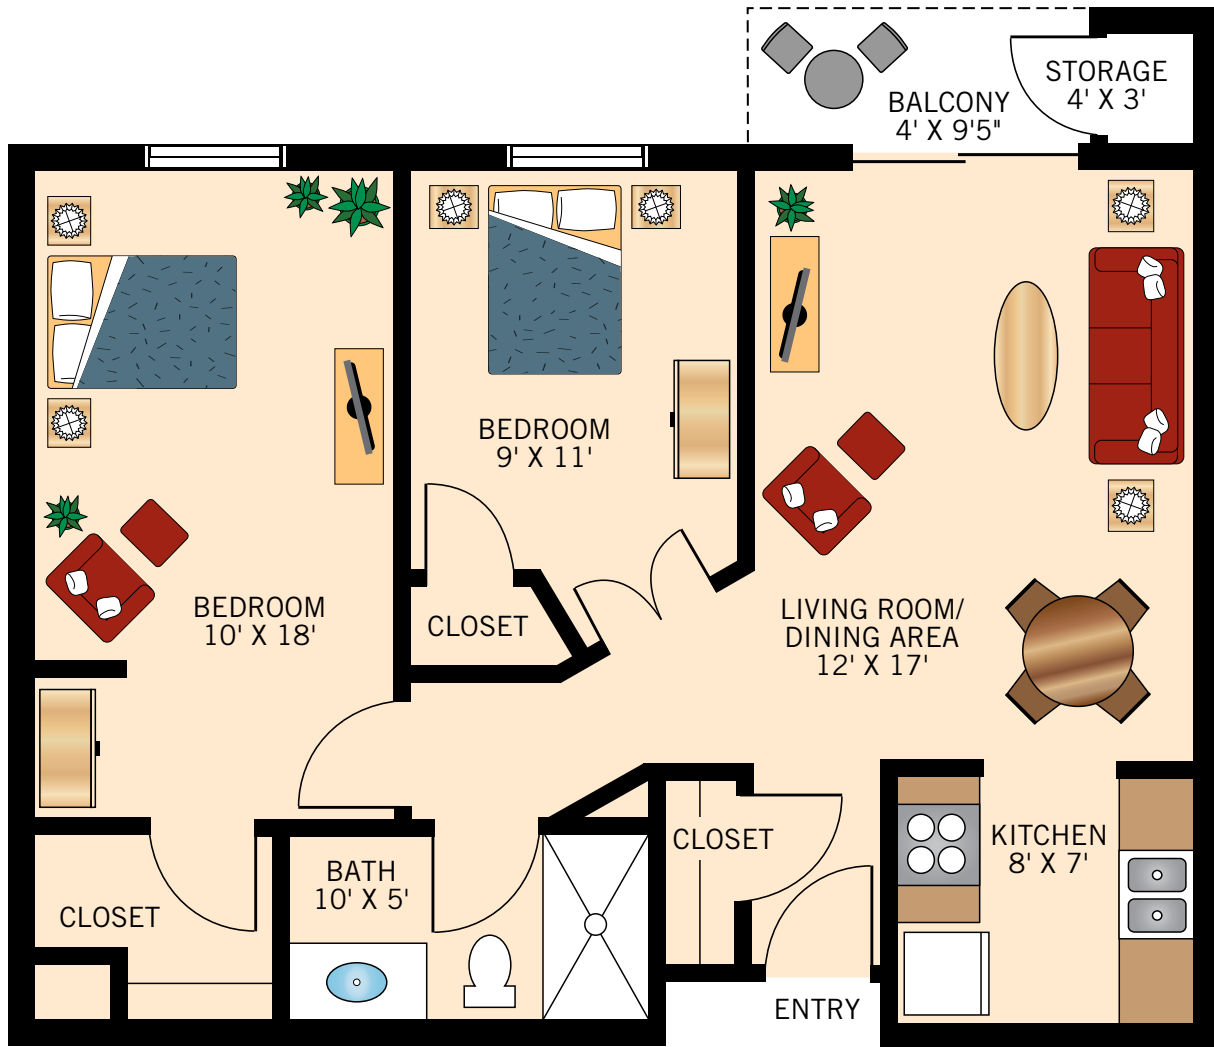

ACACIA
ONE BEDROOM
430 Square Feet

Floor plans are not to scale and are shown for comparative purposes only.
Actual apartment floor plans may have minor variations.

BOUGAINVILLEA
ONE BEDROOM
580 Square Feet

Floor plans are not to scale and are shown for comparative purposes only.
Actual apartment floor plans may have minor variations.

CAMELLIA
ONE BEDROOM WITH DEN
760 Square Feet

Floor plans are not to scale and are shown for comparative purposes only.
Actual apartment floor plans may have minor variations.

DAYLILY
TWO BEDROOM WITH TWO BATH
990 Square Feet

Floor plans are not to scale and are shown for comparative purposes only.
Actual apartment floor plans may have minor variations.

THISTLE
ONE BEDROOM WITH DEN
934 Square Feet

Floor plans are not to scale and are shown for comparative purposes only.
Actual apartment floor plans may have minor variations.

FIGUS
TWO BEDROOM WITH TWO BATH
1,200 Square Feet

Floor plans are not to scale and are shown for comparative purposes only.
Actual apartment floor plans may have minor variations.