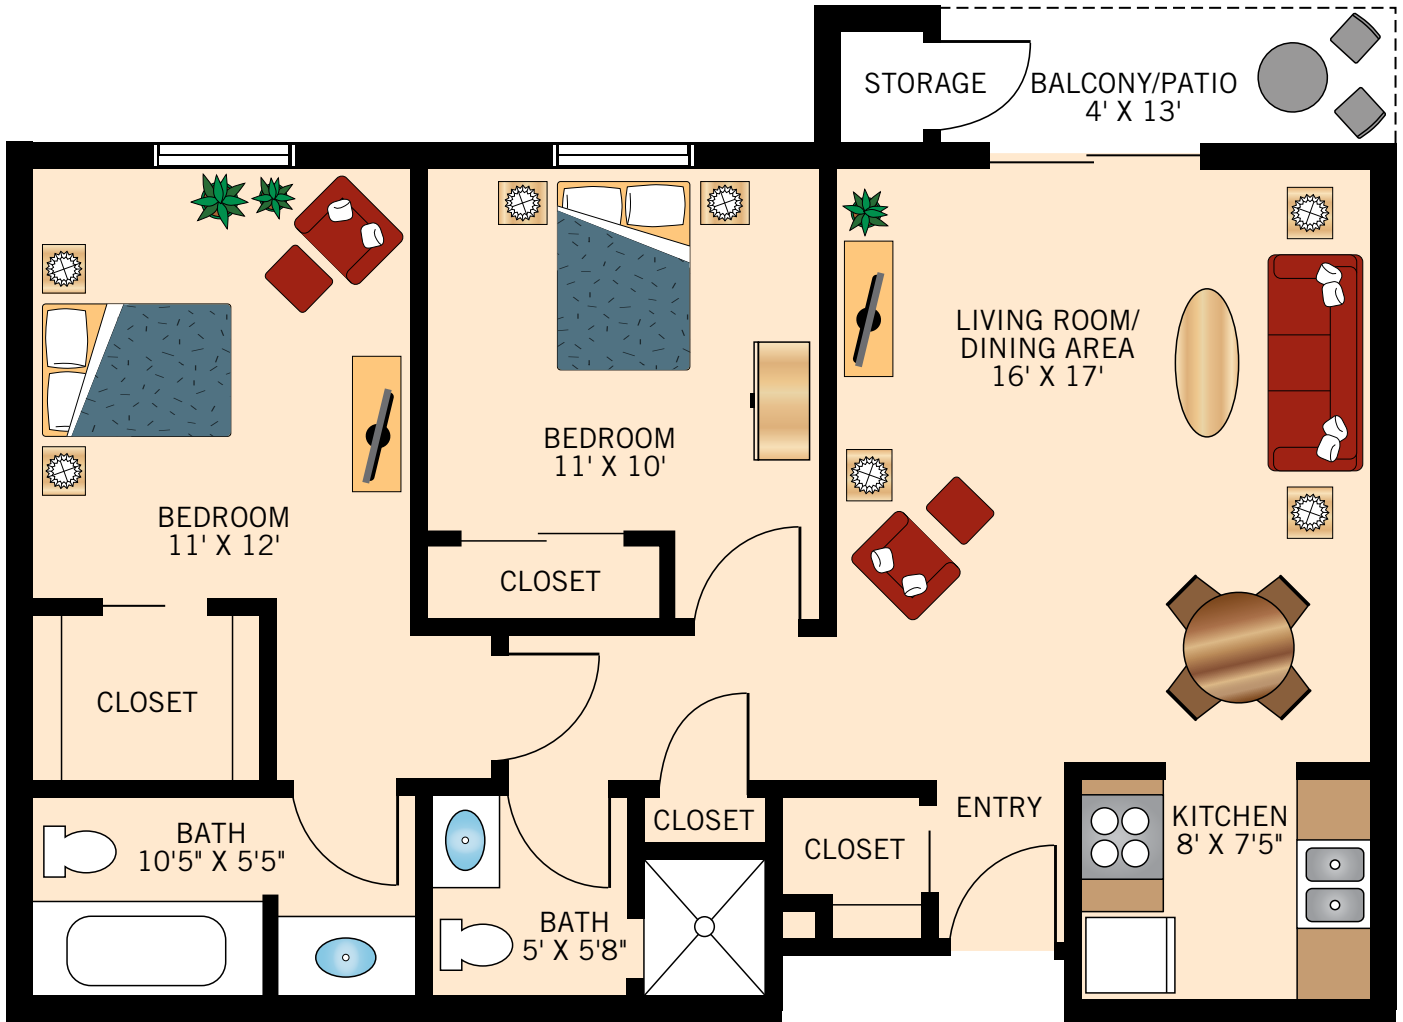

ACACIA
ONE BEDROOM
430 Square Feet

Floor plans are not to scale and are shown for comparative purposes only.
Actual apartment floor plans may have minor variations.

BOUGAINVILLEA
ONE BEDROOM
580 Square Feet

Floor plans are not to scale and are shown for comparative purposes only.
Actual apartment floor plans may have minor variations.

CAMELLIA
ONE BEDROOM WITH DEN
760 Square Feet

Floor plans are not to scale and are shown for comparative purposes only.
Actual apartment floor plans may have minor variations.

DAYLILY
TWO BEDROOM WITH TWO BATH
990 Square Feet

Floor plans are not to scale and are shown for comparative purposes only.
Actual apartment floor plans may have minor variations.

THISTLE
ONE BEDROOM WITH DEN
934 Square Feet

Floor plans are not to scale and are shown for comparative purposes only.
Actual apartment floor plans may have minor variations.

FIGUS
TWO BEDROOM WITH TWO BATH
1,200 Square Feet

Floor plans are not to scale and are shown for comparative purposes only.
Actual apartment floor plans may have minor variations.