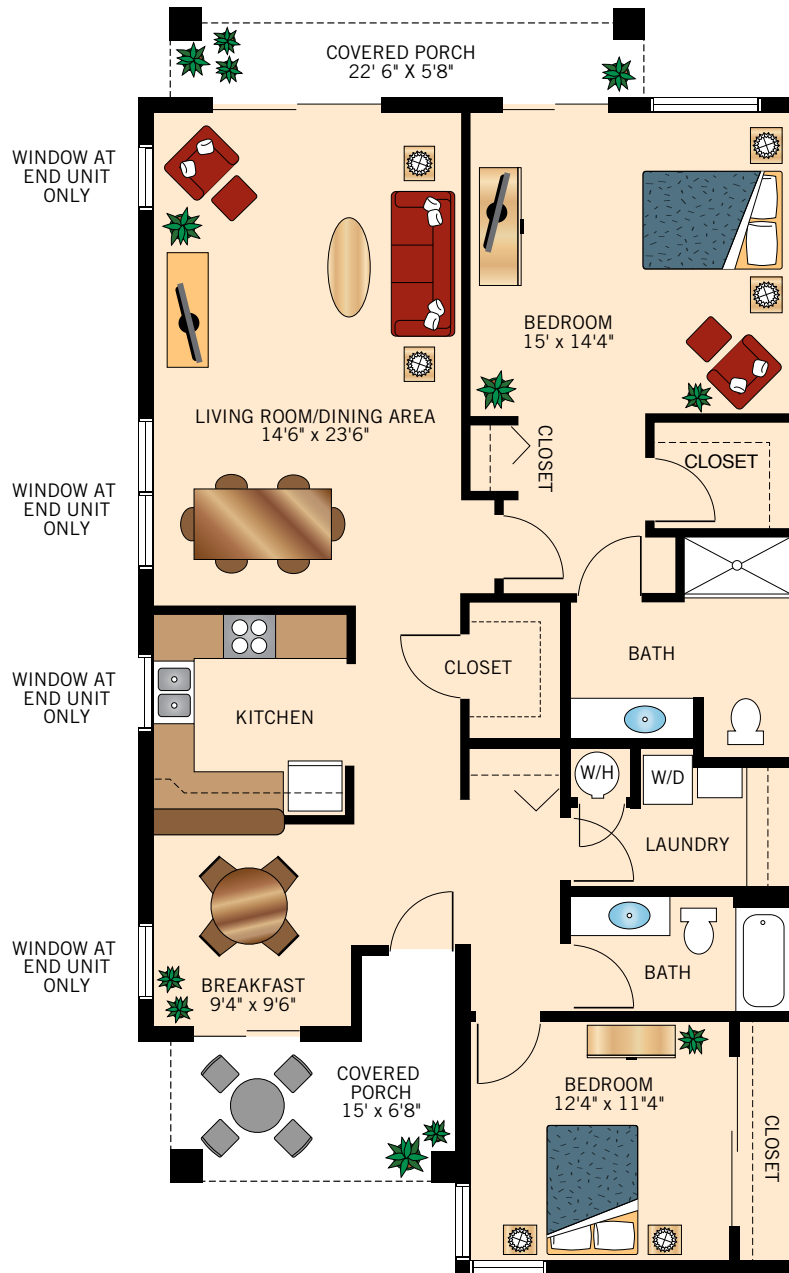

ZINNIA
TWO BEDROOM WITH TWO BATH
1,234 Square Feet

Floor plans are not to scale and are shown for comparative purposes only.
Actual apartment floor plans may have minor variations.

WOLFBERRY
TWO BEDROOM WITH TWO BATH
1,522 Square Feet

Floor plans are not to scale and are shown for comparative purposes only.
Actual apartment floor plans may have minor variations.