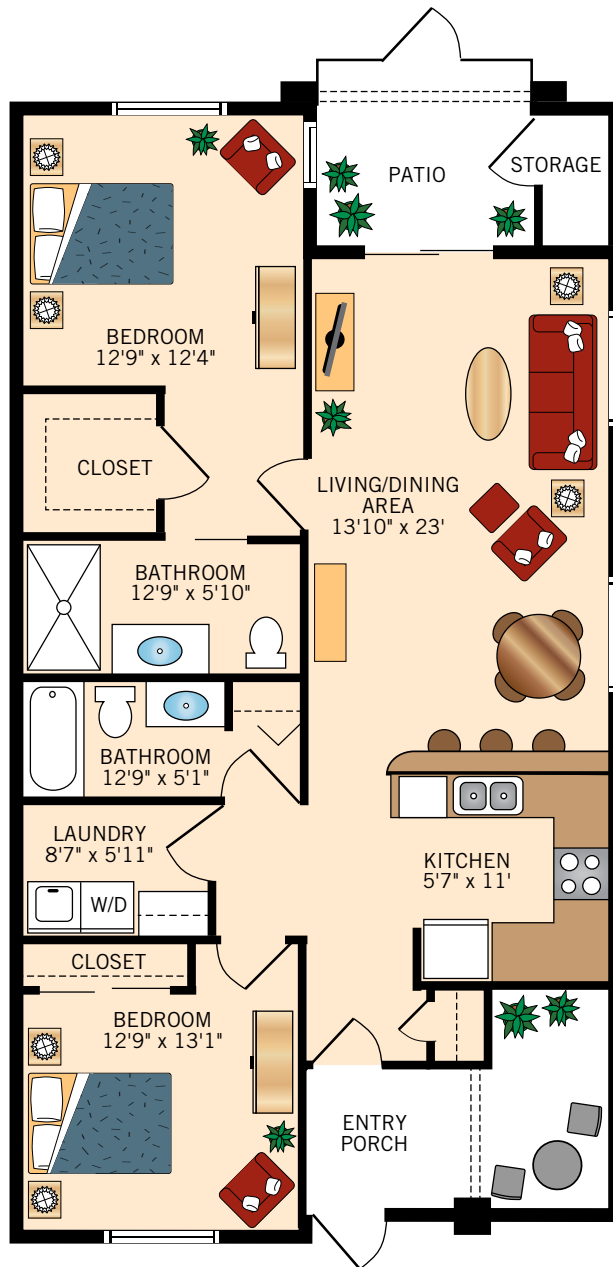

ZINNIA
TWO BEDROOM WITH TWO BATH
1,234 Square Feet

Floor plans are not to scale and are shown for comparative purposes only.
Actual apartment floor plans may have minor variations.

WOLFBERRY
TWO BEDROOM WITH TWO BATH
1,522 Square Feet

Floor plans are not to scale and are shown for comparative purposes only.
Actual apartment floor plans may have minor variations.